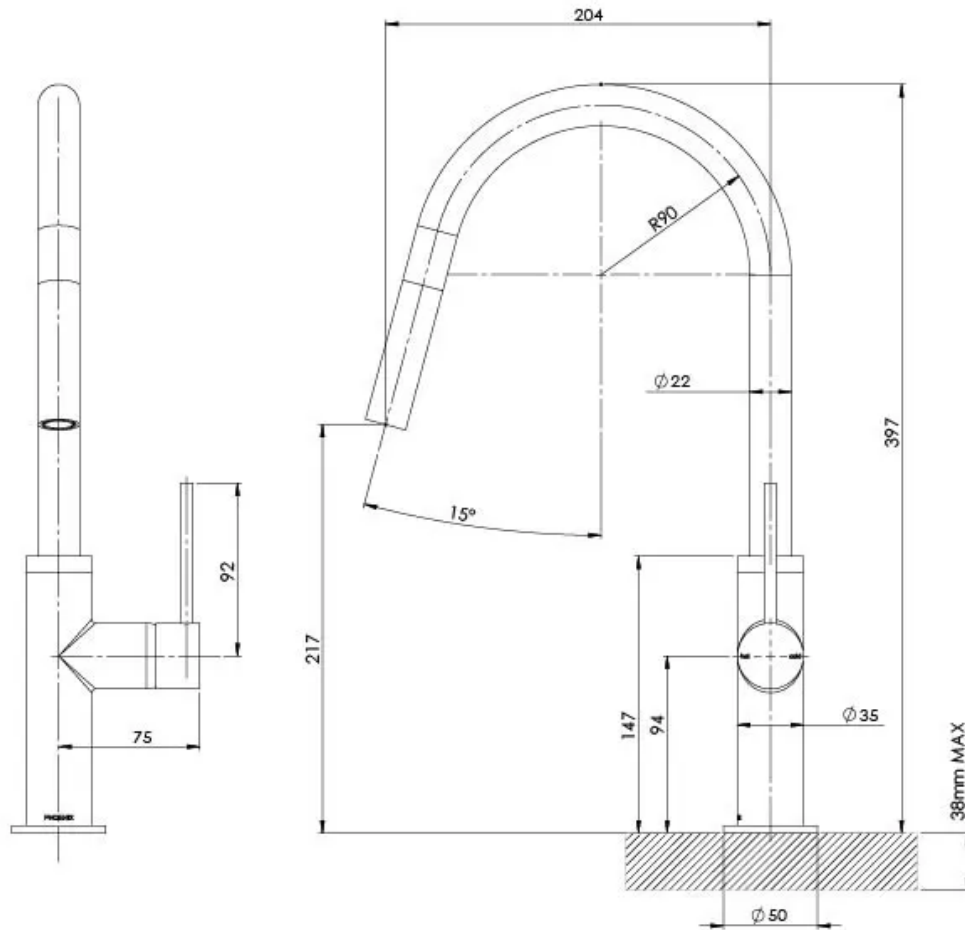

VIVID SLIMLINE

VIVID SLIMLINE PULL OUT SINK MIXER

SPECIFICATIONS

AVAILABLE IN

VS7105-00
Chrome

VS7105-40
Brushed Nickel

VS7105-10
Matte Black

VS7105-12
Brushed Gold

Please visit <https://www.phoenixtapware.com.au/warranty> to view the full warranty

While we aim to ensure the specifications shown are correct at time of printing, Phoenix Tapware reserves the right to make modifications without prior notice. Always use the physical product measurements for mark-ups and roughing-in as the line drawing shown may differ from the actual product over time. All measurements are shown in millimetres. Colours may vary from image shown.