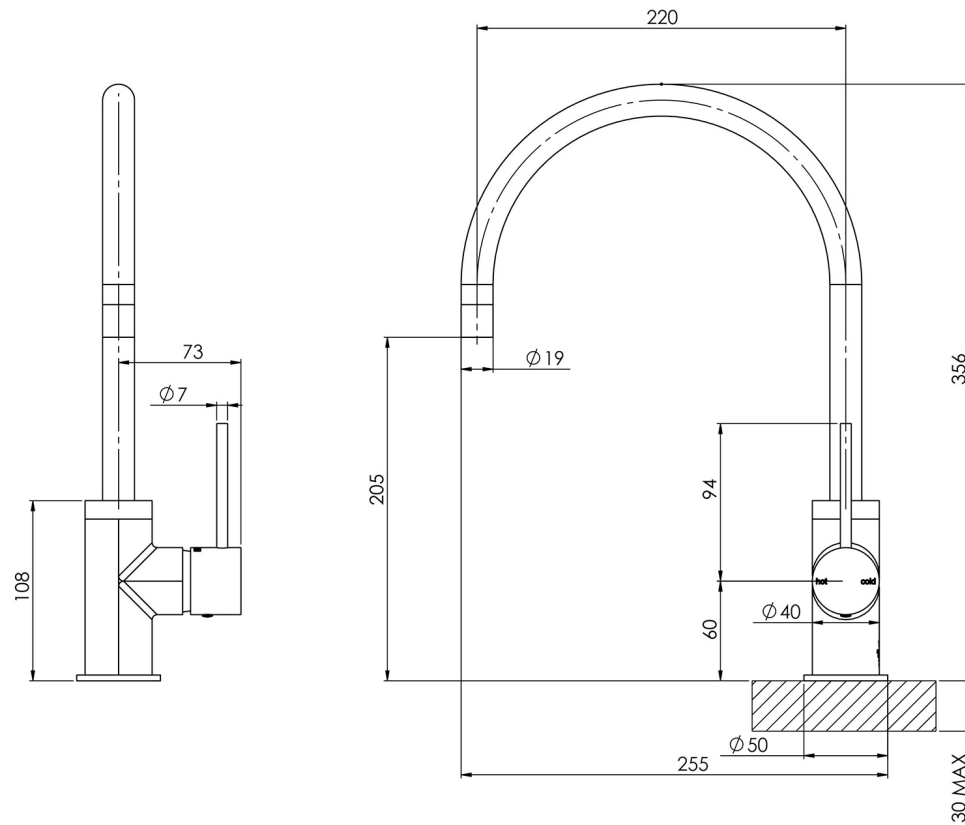

VIVID SLIMLINE

VIVID SLIMLINE SINK MIXER 220MM GOOSENECK

SPECIFICATIONS

AVAILABLE IN

VS733 CHR
Chrome

VS733 BN
Brushed Nickel

VS733 GM
Gun Metal

VS733 MB
Matte Black

Please visit <https://www.phoenixtapware.com.au/warranty> to view the full warranty

While we aim to ensure the specifications shown are correct at time of printing, Phoenix Tapware reserves the right to make modifications without prior notice. Always use the physical product measurements for mark-ups and roughing-in as the line drawing shown may differ from the actual product over time. All measurements are shown in millimetres. Colours may vary from image shown.