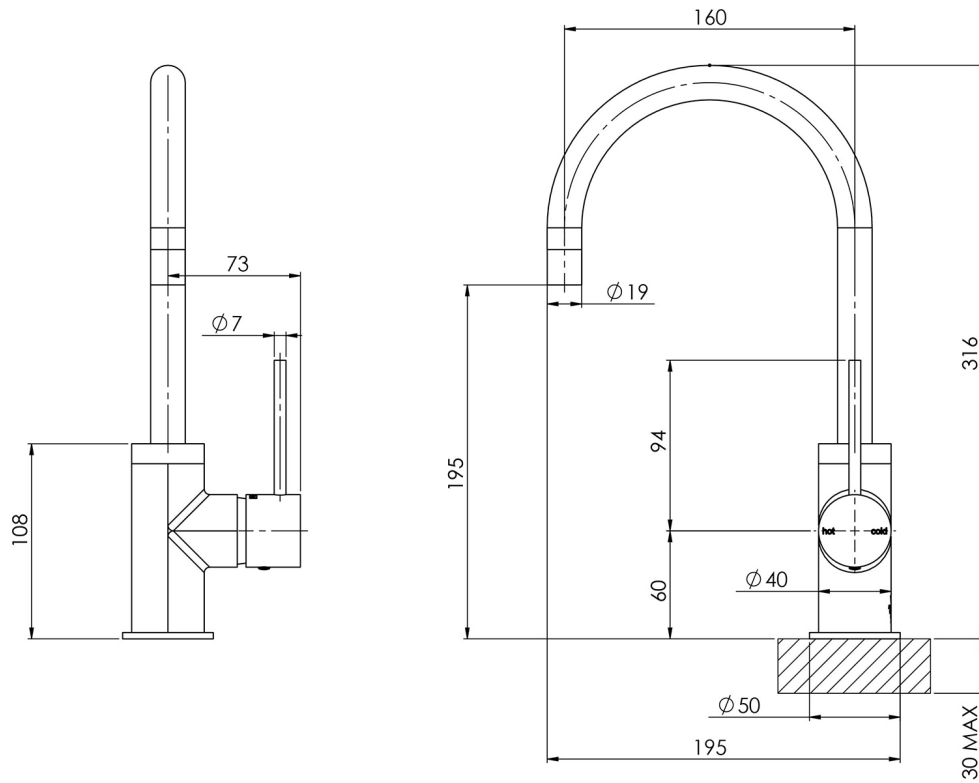

VIVID SLIMLINE

VIVID SLIMLINE SINK MIXER 160MM GOOSENECK

SPECIFICATIONS

AVAILABLE IN

VS735 CHR
Chrome

VS735 BN
Brushed Nickel

VS735 GM
Gun Metal

VS735 MB
Matte Black

Please visit <https://www.phoenixtapware.com.au/warranty> to view the full warranty

While we aim to ensure the specifications shown are correct at time of printing, Phoenix Tapware reserves the right to make modifications without prior notice. Always use the physical product measurements for mark-ups and roughing-in as the line drawing shown may differ from the actual product over time. All measurements are shown in millimetres. Colours may vary from image shown.