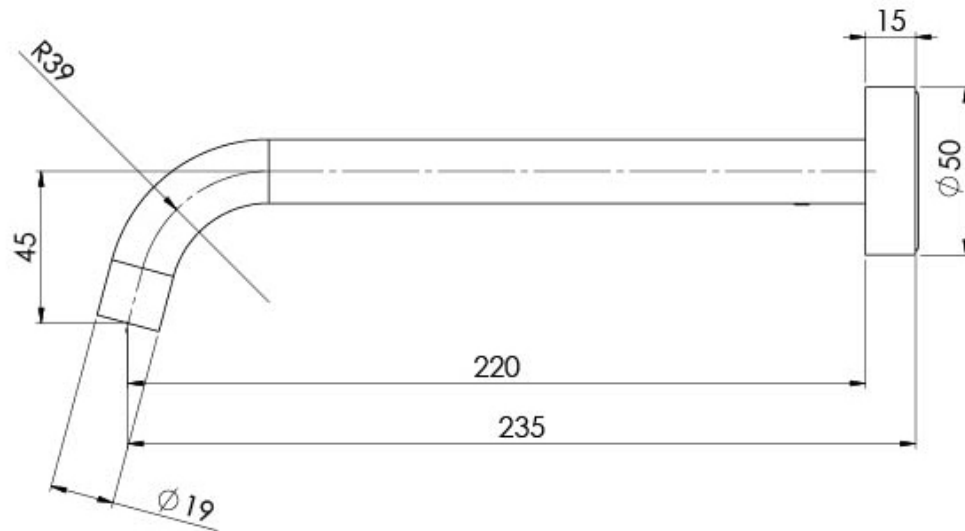

# VIVID SLIMLINE

VIVID SLIMLINE WALL BATH OUTLET 230MM CURVED

## SPECIFICATIONS

Please visit <https://www.phoenixtapware.com.au/warranty> to view the full warranty

While we aim to ensure the specifications shown are correct at time of printing, Phoenix Tapware reserves the right to make modifications without prior notice. Always use the physical product measurements for mark-ups and roughing-in as the line drawing shown may differ from the actual product over time. All measurements are shown in millimetres. Colours may vary from image shown.