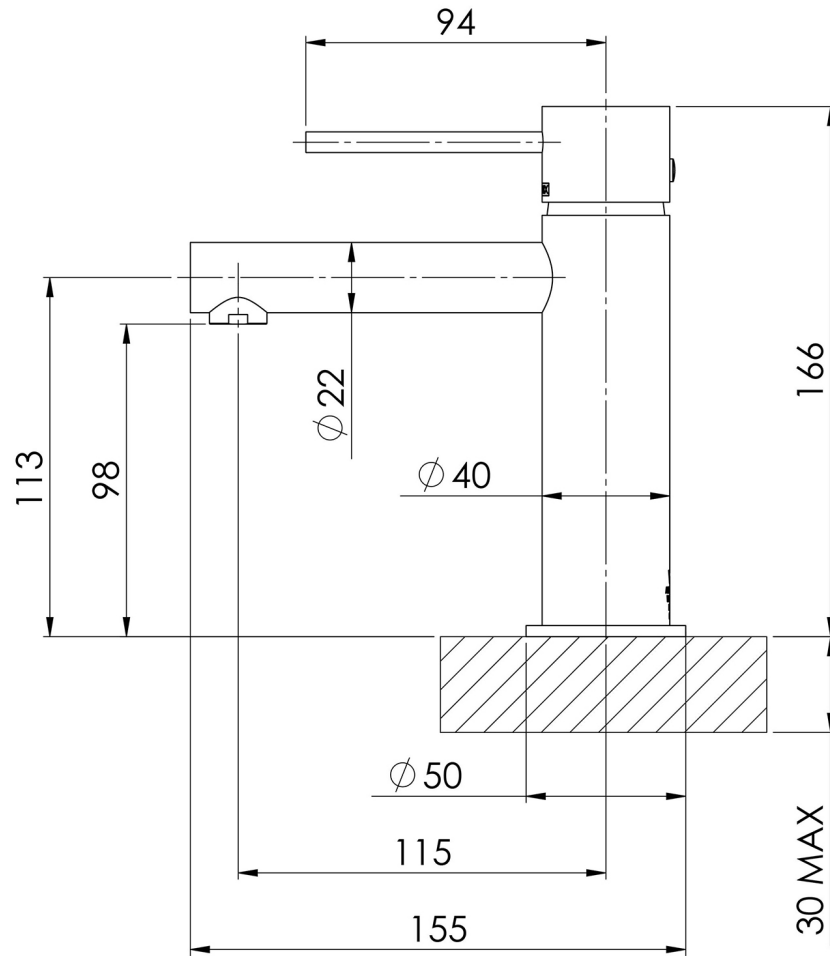

VIVID SLIMLINE

VIVID SLIMLINE BASIN MIXER

SPECIFICATIONS

AVAILABLE IN

VS770 CHR
Chrome

VS770 BN
Brushed Nickel

VS770 GM
Gun Metal

VS770 MB
Matte Black

Please visit <https://www.phoenixtapware.com.au/warranty> to view the full warranty

While we aim to ensure the specifications shown are correct at time of printing, Phoenix Tapware reserves the right to make modifications without prior notice. Always use the physical product measurements for mark-ups and roughing-in as the line drawing shown may differ from the actual product over time. All measurements are shown in millimetres. Colours may vary from image shown.