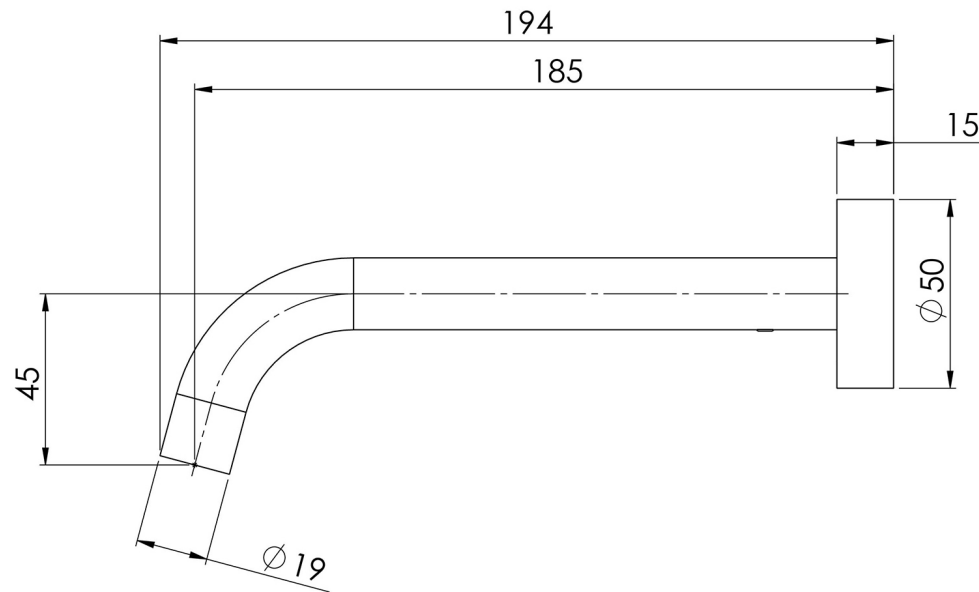

VIVID SLIMLINE

VIVID SLIMLINE WALL BASIN OUTLET 180MM CURVED

SPECIFICATIONS

AVAILABLE IN

VS774 CHR
Chrome

VS774 BN
Brushed Nickel

VS774 GM
Gun Metal

VS774 MB
Matte Black

Please visit <https://www.phoenixtapware.com.au/warranty> to view the full warranty

While we aim to ensure the specifications shown are correct at time of printing, Phoenix Tapware reserves the right to make modifications without prior notice. Always use the physical product measurements for mark-ups and roughing-in as the line drawing shown may differ from the actual product over time. All measurements are shown in millimetres. Colours may vary from image shown.