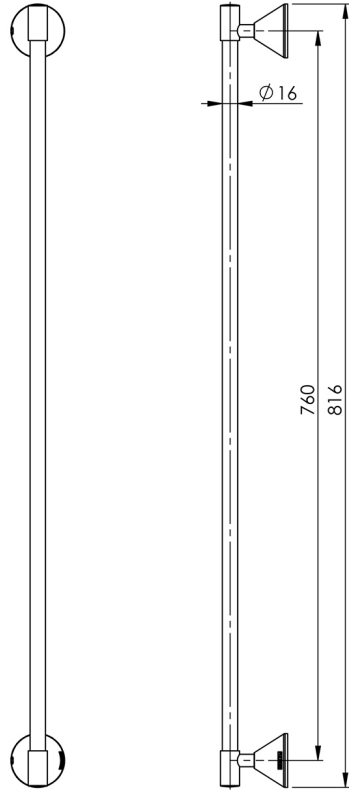

IVY

IVY SINGLE TOWEL RAIL 760MM

SPECIFICATIONS

AVAILABLE IN

YV802 CHR
Chrome

INFORMATION

MAINTENANCE AND CARE:

- All surfaces should be cleaned with mild liquid detergent or soap and water.
- Do not use cream cleaners or citrus based cleaning products, as they are abrasive.
- Use of unsuitable cleaning agents may damage the surface.
- Any damage caused in this way will not be covered by warranty.

Please visit <https://www.phoenixtapware.com.au/warranty> to view the full warranty

While we aim to ensure the specifications shown are correct at time of printing, Phoenix Tapware reserves the right to make modifications without prior notice. Always use the physical product measurements for mark-ups and roughing-in as the line drawing shown may differ from the actual product over time. All measurements are shown in millimetres. Colours may vary from image shown.

Ph: +61 3 9780 4200
14/03/2024
[phoenixtapware.com.au](https://www.phoenixtapware.com.au)