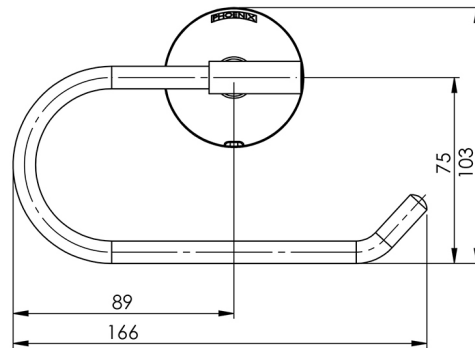

IVY

IVY TOILET ROLL HOLDER

SPECIFICATIONS

AVAILABLE IN

YV892 CHR
Chrome

INFORMATION

MAINTENANCE AND CARE:

- All surfaces should be cleaned with mild liquid detergent or soap and water.
- Do not use cream cleaners or citrus based cleaning products, as they are abrasive.
- Use of unsuitable cleaning agents may damage the surface.
- Any damage caused in this way will not be covered by warranty.

Please visit <https://www.phoenixtapware.com.au/warranty> to view the full warranty

While we aim to ensure the specifications shown are correct at time of printing, Phoenix Tapware reserves the right to make modifications without prior notice. Always use the physical product measurements for mark-ups and roughing-in as the line drawing shown may differ from the actual product over time. All measurements are shown in millimetres. Colours may vary from image shown.

Ph: +61 3 9780 4200
14/03/2024
phoenixtapware.com.au