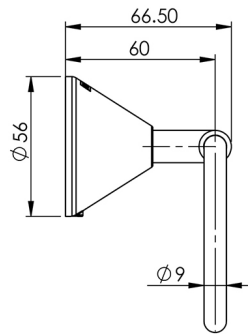

IVY

IVY TOILET ROLL HOLDER

SPECIFICATIONS

AVAILABLE IN

YV892 CHR
Chrome

INFORMATION

MAINTENANCE AND CARE:

- All surfaces should be cleaned with mild liquid detergent or soap and water.
- Do not use cream cleaners or citrus based cleaning products, as they are abrasive.
- Use of unsuitable cleaning agents may damage the surface.
- Any damage caused in this way will not be covered by warranty.

Please visit <https://www.phoenixtapware.com.au/warranty> to view the full warranty

While we aim to ensure the specifications shown are correct at time of printing, Phoenix Tapware reserves the right to make modifications without prior notice. Always use the physical product measurements for mark-ups and roughing-in as the line drawing shown may differ from the actual product over time. All measurements are shown in millimetres. Colours may vary from image shown.

Ph: +61 3 9780 4200
14/03/2024
phoenixtapware.com.au