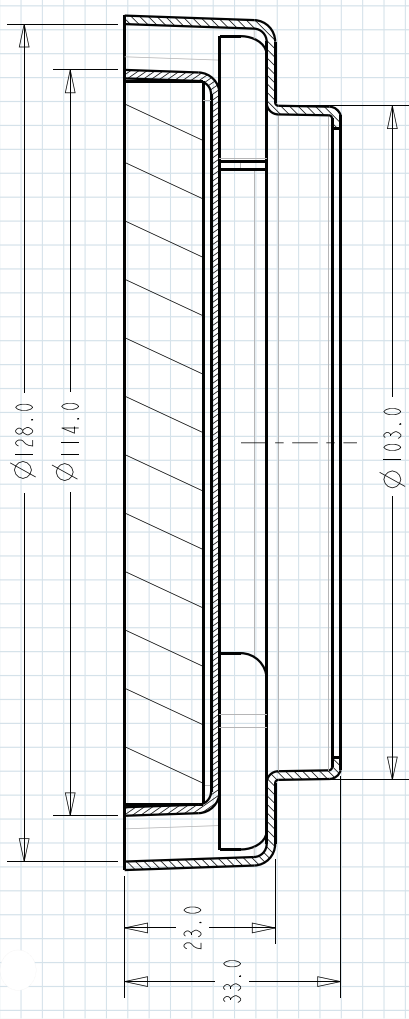

**SMART TILE  
TWIST TOP ACCESSORY**

- The twist top system allows a ceramic tile to replace the floor grate with drainage effective around the exterior edges of the tile.
- Suitable for use with Twist Top Kits... visit [www.plastec.com.au](http://www.plastec.com.au) for full range.

ID	FINISH
12491 100	SOLID STAINLESS STEEL 50

**MEASUREMENTS (MM)**

**COMPONENTS**