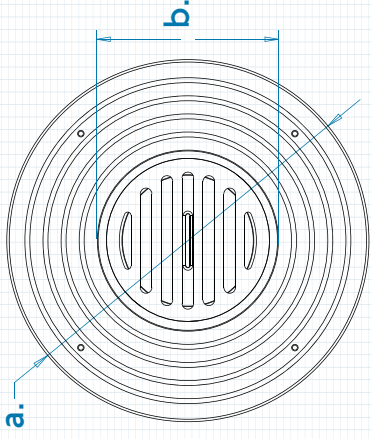

ULTIMATE FLOOR WASTE

ID	Ø	MEASUREMENTS			
		a.	b.	c.	d.
ROUND					
17524	100MM	220mm	109mm	7mm	0-40mm
17547	100MM	220mm	109mm	7mm	0-40mm
17540	80MM	190mm	85mm	7mm	0-40mm
17543	80MM	190mm	85mm	7mm	0-40mm
18062	80MMX50MM	168mm	85mm	9.8mm	0-40mm
18064	80MMX50MM	168mm	85mm	9.8mm	0-40mm

ID	Ø	MEASUREMENTS			
		a.	b.	c.	d.
SQUARE					
17525	100MM	220mm	109mm	7mm	0-40mm
17548	100MM	220mm	109mm	7mm	0-40mm
17541	80MM	190mm	85mm	7mm	0-40mm
17544	80MM	190mm	85mm	7mm	0-40mm
18063	80MMX50MM	168mm	85mm	9.8mm	0-40mm
18065	80MMX50MM	168mm	85mm	9.8mm	0-40mm

ID	Ø	MEASUREMENTS			
		a.	b.	c.	d.
SMART TILE					
17522	100MM	220mm	128mm	23mm	0-40mm
17546	100MM	220mm	128mm	23mm	0-40mm
17542	80MM	190mm	128mm	23mm	0-40mm
17545	80MM	190mm	128mm	23mm	0-40mm
17661	50MM	180mm	128mm	23mm	3-32mm
17669	50MM	180mm	128mm	23mm	3-32mm

SMART TILE

ROUND & SQUARE

3° OF PIVOTING MOVEMENT*

* 3 DEGREE PIVOT ON 100MM & 80MM VERSIONS
LIMITED PIVOT ON 50MM VERSIONS.
NOTE: THREADED ADAPTER ON 100MM & 80MM VERSIONS ONLY