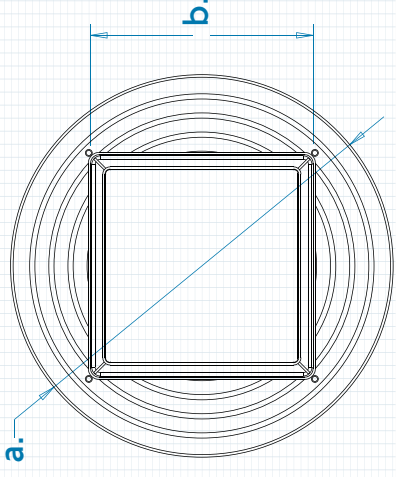

ULTIMATE FLOOR WASTE

ID	Ø	MEASUREMENTS			
		a.	b.	c.	d.
ROUND					
17524	100MM	220mm	109mm	7mm	0-40mm
17547	100MM	220mm	109mm	7mm	0-40mm
17540	80MM	190mm	85mm	7mm	0-40mm
17543	80MM	190mm	85mm	7mm	0-40mm
18062	80MMX50MM	168mm	85mm	9.8mm	0-40mm
18064	80MMX50MM	168mm	85mm	9.8mm	0-40mm

ID	Ø	MEASUREMENTS			
		a.	b.	c.	d.
SQUARE					
17525	100MM	220mm	109mm	7mm	0-40mm
17548	100MM	220mm	109mm	7mm	0-40mm
17541	80MM	190mm	85mm	7mm	0-40mm
17544	80MM	190mm	85mm	7mm	0-40mm
18063	80MMX50MM	168mm	85mm	9.8mm	0-40mm
18065	80MMX50MM	168mm	85mm	9.8mm	0-40mm

ID	Ø	MEASUREMENTS			
		a.	b.	c.	d.
SMART TILE					
17522	100MM	220mm	128mm	23mm	0-40mm
17546	100MM	220mm	128mm	23mm	0-40mm
17542	80MM	190mm	128mm	23mm	0-40mm
17545	80MM	190mm	128mm	23mm	0-40mm
17661	50MM	180mm	128mm	23mm	3-32mm
17669	50MM	180mm	128mm	23mm	3-32mm

SMART TILE

ROUND & SQUARE

3° OF PIVOTING MOVEMENT*

* 3 DEGREE PIVOT ON 100MM & 80MM VERSIONS
LIMITED PIVOT ON 50MM VERSIONS.
NOTE: THREADED ADAPTER ON 100MM & 80MM VERSIONS ONLY