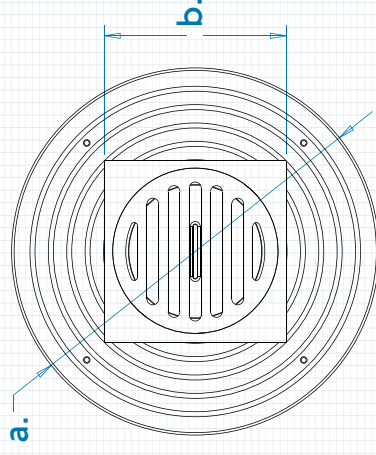

ULTIMATE FLOOR WASTE

ID	Ø	MEASUREMENTS			
		a.	b.	c.	d.
ROUND					
17524	100MM	220mm	109mm	7mm	0-40mm
17547	100MM	220mm	109mm	7mm	0-40mm
17540	80MM	190mm	85mm	7mm	0-40mm
17543	80MM	190mm	85mm	7mm	0-40mm
18062	80MMX50MM	168mm	85mm	9.8mm	0-40mm
18064	80MMX50MM	168mm	85mm	9.8mm	0-40mm

ID	Ø	MEASUREMENTS			
		a.	b.	c.	d.
SQUARE					
17525	100MM	220mm	109mm	7mm	0-40mm
17548	100MM	220mm	109mm	7mm	0-40mm
17541	80MM	190mm	85mm	7mm	0-40mm
17544	80MM	190mm	85mm	7mm	0-40mm
18063	80MMX50MM	168mm	85mm	9.8mm	0-40mm
18065	80MMX50MM	168mm	85mm	9.8mm	0-40mm

ID	Ø	MEASUREMENTS			
		a.	b.	c.	d.
SMART TILE					
17522	100MM	220mm	128mm	23mm	0-40mm
17546	100MM	220mm	128mm	23mm	0-40mm
17542	80MM	190mm	128mm	23mm	0-40mm
17545	80MM	190mm	128mm	23mm	0-40mm
17661	50MM	180mm	128mm	23mm	3-32mm
17669	50MM	180mm	128mm	23mm	3-32mm

SMART TILE

ROUND & SQUARE

3° OF PIVOTING MOVEMENT*

* 3 DEGREE PIVOT ON 100MM & 80MM VERSIONS
LIMITED PIVOT ON 50MM VERSIONS.
NOTE: THREADED ADAPTER ON 100MM & 80MM VERSIONS ONLY