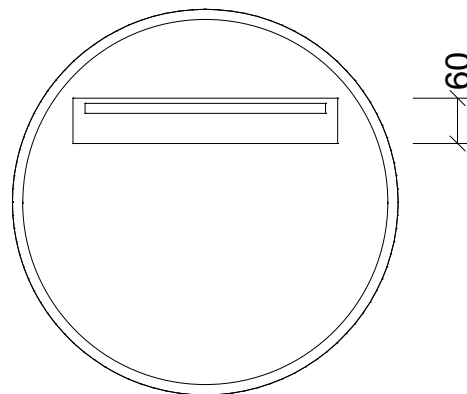

CABINET DETAILS

Range	Portland
Description	Ø510
Cabinet SKU	POR-M-510-510

Timberline Bathroom Products Pty Ltd
 22 Myrtle Drive, Armidale NSW 2350
www.timberline.com.au | 02 6773 8500

PLEASE NOTE: Due to the manufacturing process of ceramic tops, size variation (+/- 3%) is to be expected. E&OE. Copyright ©

MIRROR

BACKING BOARD