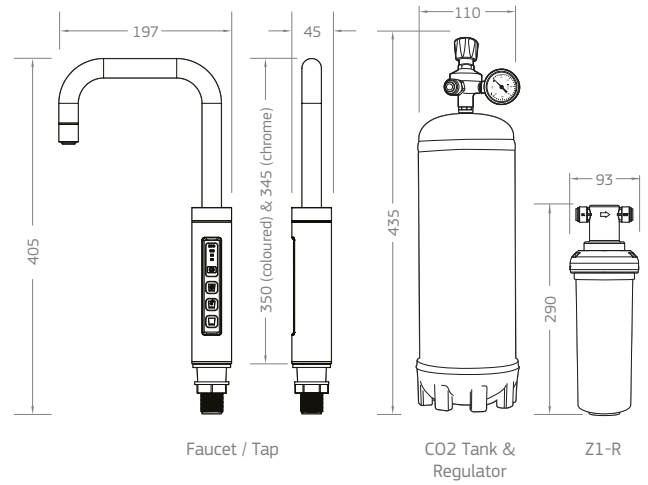

Puretec Sparq-S6

Filtered Sparkling, Chilled, Boiling and Still Water