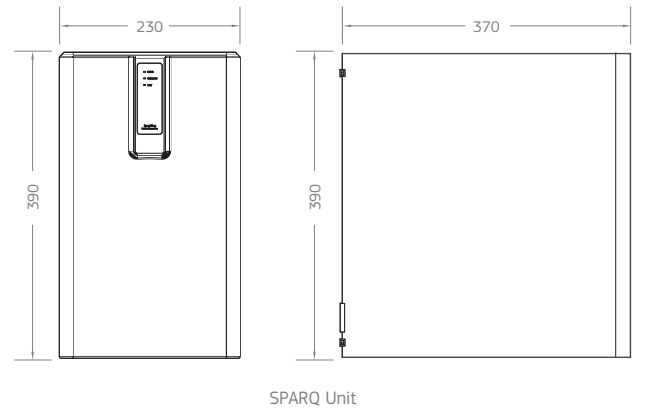

Puretec Sparq-S6

Filtered Sparkling, Chilled, Boiling and Still Water