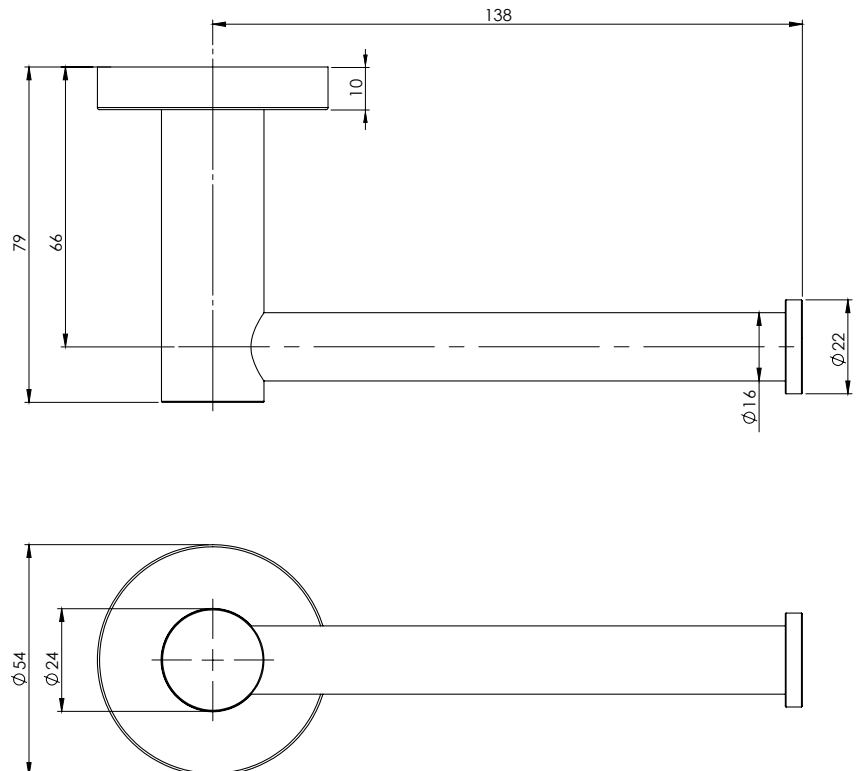

PHOENIX

SPECIFICATIONS

RADII

TOILET ROLL HOLDER ROUND PLATE

PRODUCT CODE: RA892 MB
 FINISH: MATTE BLACK
 WELS: N/A

MAINTENANCE AND CARE:

- All surfaces should be cleaned with mild liquid detergent or soap and water.
- Do not use cream cleaners or citrus based cleaning products, as they are abrasive.
- Use of unsuitable cleaning agents may damage the surface. Any damage caused in this way will not be covered by warranty.

PACKAGING INCLUDES

- 1 x Toilet roll holder square plate
- 1 x Installation kit
- 1 x Installation instructions
- 1 x Warranty card

AVAILABLE IN:

FOR MORE INFORMATION VISIT
www.phoenixtapware.com.au

PLEASE [CLICK HERE](#) TO VIEW FULL WARRANTY

While we aim to ensure the specifications shown are correct at time of printing, Phoenix Tapware reserves the right to make modifications without prior notice. Always use the physical product measurements for mark-ups and roughing-in as the line drawing shown may differ from the actual product over time. All measurements are shown in millimetres.