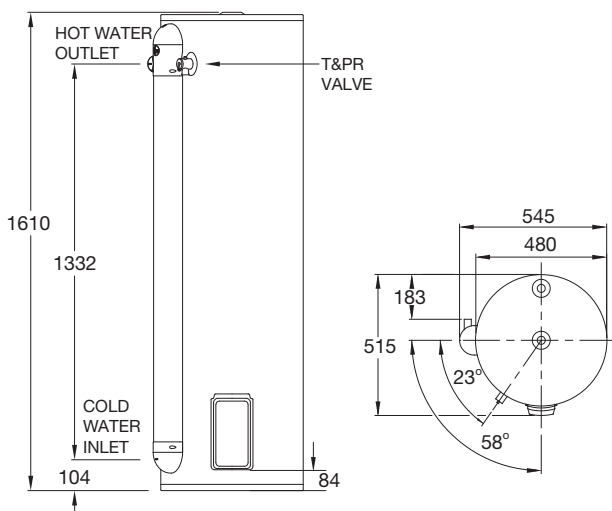

MODEL	421160
Hot Water Delivery (L)	160
kW Rating	3.6
Relief Valve Pressure (kPa)	1400
Expansion Control Valve (kPa)	1200
Max Water Supply Pressure:	
with ECV (kPa)	960
without ECV (kPa)	1120
Water Connections	G 3/4 B
Approx. Weight (packaged) kg	60