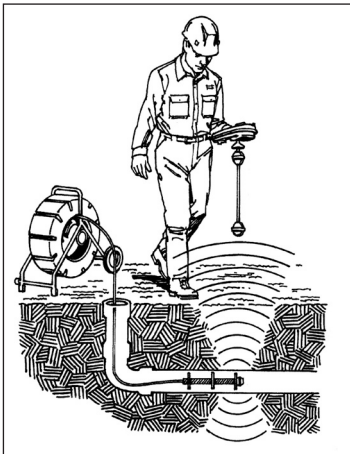

RIDGID locators guide you directly to the target.
See how easy locating can be!

The Scout™ Solves The Most Demanding Sonde Locates.

- **Automatic depth** measurement
- **Lightweight** at just 1.4kg (3lbs)
- **Easy to read LCD screen** displays all the information you need
- **Molded carrying case** for Scout and accessories

FREQUENCIES

Frequencies

Sonde 16Hz, 512Hz, 640Hz, 874Hz and 33kHz
 Line Trace 128Hz, 1kHz, 8kHz and 33kHz
 Passive AC Line Trace 60Hz, 50Hz
Power Source 4 C-Cell Batteries
Weight 1.4KG

ORDER INFORMATION

CATALOG NO.	DESCRIPTION	WEIGHT	
		(lb.)	(kg.)
19238	NaviTrack Scout™ Locator	7.0	3.2
20248	NaviTrack Scout™ Carrying Case	8.0	3.6
21898	SeekTech ST-305 Transmitter (5 watts)	2.4	1.1
21903	SeekTech ST-510 Transmitter (10 watts)	8.9	4.0
20973	SeekTech 4" Inductive Signal Clamp	1.8	0.8