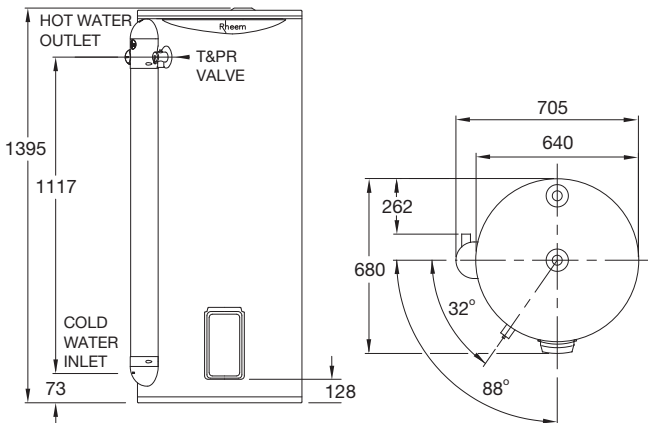

MODEL	421250
Hot Water Delivery (L)	250
kW Rating	3.6
Relief Valve Pressure (kPa)	1000
Expansion Control Valve (kPa)	850
Max Water Supply Pressure:	
with ECV (kPa)	680
without ECV (kPa)	800
Water Connections	G 3/4 B
Approx. Weight (packaged) kg	82