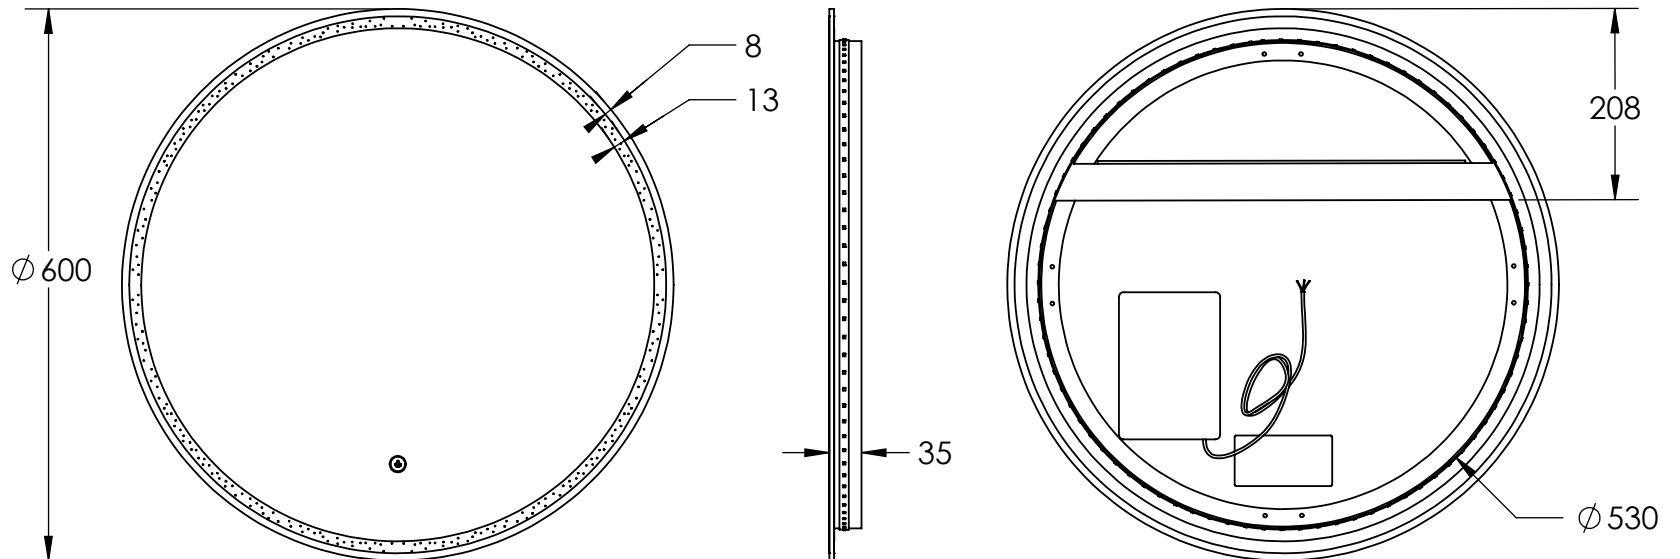

SPHERE 600

LED MIRROR

PRODUCT CODE

S60

SPECIFICATIONS

WIDTH	600mm
HEIGHT	600mm
DEPTH	35mm
WEIGHT	9kg

FEATURES

Copper Free Mirror
LED Lighting (Adjustable Colour Temperature)
Backlit
Touch Sensor

LIGHTING SPECIFICATIONS

CCT	2700K - 6500K
CRI	>80

INSTALLATION

Wall mount
Hardwire
Input voltage: 220-240v 50Hz

Disclaimer: All LED Products requiring hardwiring must be installed by a licensed electrician in accordance with local regulations. Sizes are in mm and nominal and should be checked prior to installation. Actual colours may vary so please check colour samples before ordering. Installation is acceptance of our products. Installation of faulty, warped, chipped or damaged products will void our warranty.