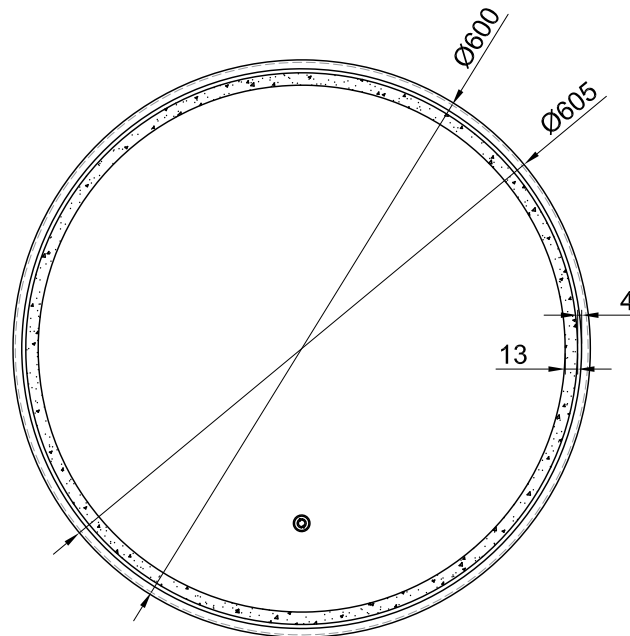

Please check actual product in box for bracket type used

SPHERE 600

LED MIRROR

SPECIFICATIONS

WIDTH	605mm
HEIGHT	605mm
DEPTH	40mm
WEIGHT	9kg

LIGHTING SPECIFICATIONS

CCT	2700K - 6500K
CRI	>80

INSTALLATION

Wall mount
Hardwire
Input voltage: 220-240v 50Hz

FEATURES

Copper Free Mirror
LED Lighting (Adjustable Colour Temperature)
Touch Sensor

FINISH		PRODUCT CODE
Brushed Brass		S60-BB
Brushed Nickel		S60-BN
Gun Metal		S60-GM
Matte Black		S60-MB
Matte White		S60-MW

Disclaimer: All LED Products requiring hardwiring must be installed by a licensed electrician in accordance with local regulations. Sizes are in mm and nominal and should be checked prior to installation. Actual colours may vary so please check colour samples before ordering. Installation is acceptance of our products. Installation of faulty, warped, chipped or damaged products will void our warranty.