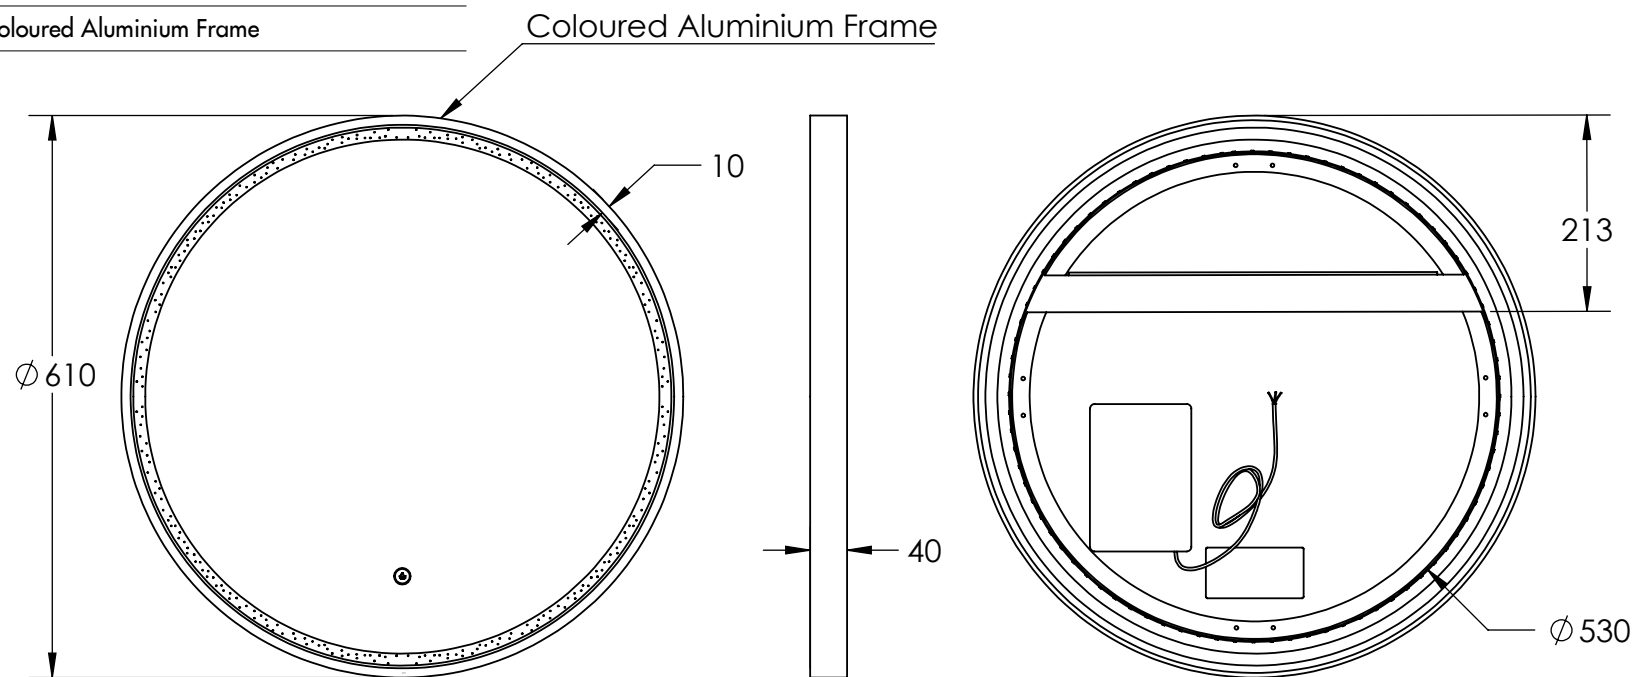

Please check actual product in box for bracket type used

SPHERE 600

LED MIRROR WITH ALUMINIUM FRAME

SPECIFICATIONS

WIDTH	610mm
HEIGHT	610mm
DEPTH	40mm
WEIGHT	10kg

LIGHTING SPECIFICATIONS

CCT	2700K - 6500K
CRI	>80

INSTALLATION

Wall mount
Hardwire
Input voltage: 220-240v 50Hz

FEATURES

Copper Free Mirror
LED Lighting (Adjustable Colour Temperature)
Frontlit
Touch Sensor
Coloured Aluminium Frame

FINISH		PRODUCT CODE
Brushed Brass		S60-BB
Brushed Nickel		S60-BN
Gun Metal		S60-GM
Matte Black		S60-MB
Matte White		S60-MW

Disclaimer: All LED Products requiring hardwiring must be installed by a licensed electrician in accordance with local regulations. Sizes are in mm and nominal and should be checked prior to installation. Actual colours may vary so please check colour samples before ordering. Installation is acceptance of our products. Installation of faulty, warped, chipped or damaged products will void our warranty.