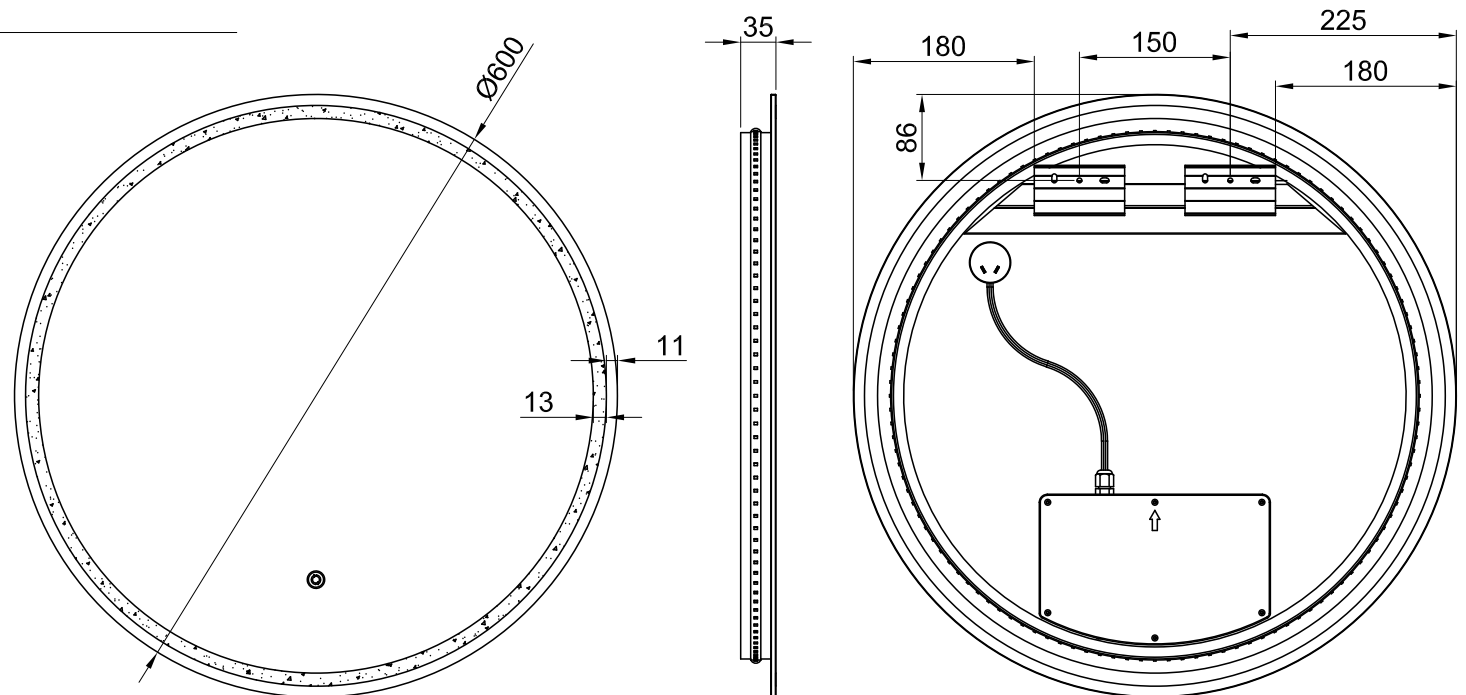

SPHERE 600

LED MIRROR

PRODUCT CODE

S60

SPECIFICATIONS

WIDTH	600mm
HEIGHT	600mm
DEPTH	35mm
WEIGHT	9kg

FEATURES

Copper Free Mirror
LED Lighting (Adjustable Colour Temperature)
Touch Sensor

LIGHTING SPECIFICATIONS

CCT	2700K - 6500K
CRI	>80

INSTALLATION

Wall mount
Hardwire
Input voltage: 220-240v 50Hz

Disclaimer: All LED Products requiring hardwiring must be installed by a licensed electrician in accordance with local regulations. Sizes are in mm and nominal and should be checked prior to installation. Actual colours may vary so please check colour samples before ordering. Installation is acceptance of our products. Installation of faulty, warped, chipped or damaged products will void our warranty.