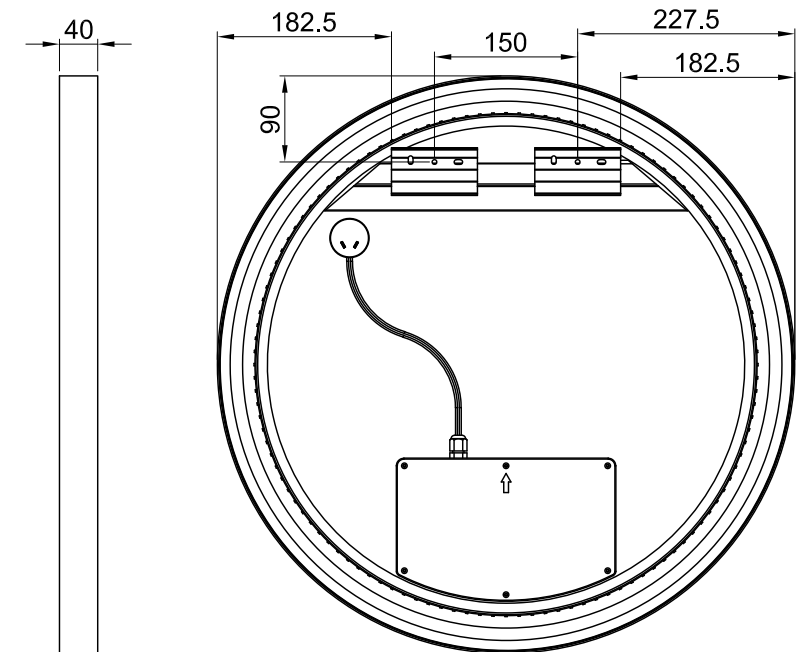

Please check actual product in box for bracket type used

SPHERE 600

LED MIRROR

SPECIFICATIONS

WIDTH	605mm
HEIGHT	605mm
DEPTH	40mm
WEIGHT	9kg

LIGHTING SPECIFICATIONS

CCT	2700K - 6500K
CRI	>80

INSTALLATION

Wall mount
Hardwire
Input voltage: 220-240v 50Hz

FEATURES

Copper Free Mirror
LED Lighting (Adjustable Colour Temperature)
Touch Sensor

FINISH		PRODUCT CODE
Brushed Brass		S60-BB
Brushed Nickel		S60-BN
Gun Metal		S60-GM
Matte Black		S60-MB
Matte White		S60-MW

Disclaimer: All LED Products requiring hardwiring must be installed by a licensed electrician in accordance with local regulations. Sizes are in mm and nominal and should be checked prior to installation. Actual colours may vary so please check colour samples before ordering. Installation is acceptance of our products. Installation of faulty, warped, chipped or damaged products will void our warranty.