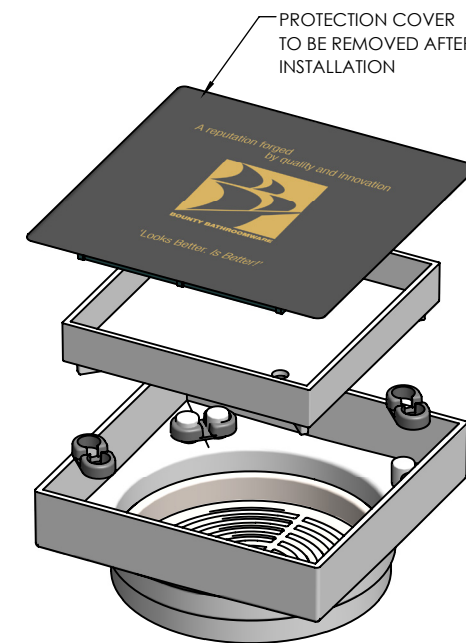

# SQUARE BERMUDA STANDARD 115x115mm 100mm OUTLET

FLOOR WASTES

- ✓ Solid Brass Construction, Designer Tile insert Waste
- ✓ Protective cover for Installation, Sound Dampeners as standard
- ✓ Optional Puddle Flange adapter 32224

32224

CODE	OUTLET SIZE	FINISH	CTN QTY
11101.01	100mm	Chrome	20

PROTECTION COVER TO BE REMOVED AFTER INSTALLATION