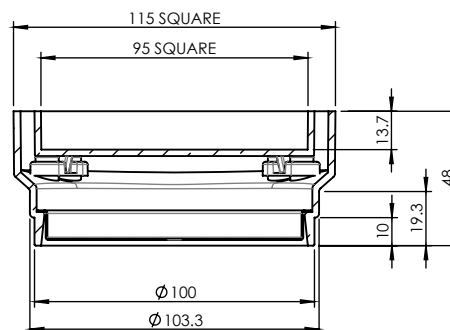

# SQUARE BERMUDA STANDARD 115x115mm 100mm OUTLET

FLOOR WASTES

- ✓ Solid Brass Construction, Designer Tile insert Waste
- ✓ Protective cover for Installation, Sound Dampeners as standard
- ✓ Optional Puddle Flange adapter 32224

32224

CODE	OUTLET SIZE	FINISH	CTN QTY
11101.01	100mm	Chrome	20

PROTECTION COVER TO BE REMOVED AFTER INSTALLATION