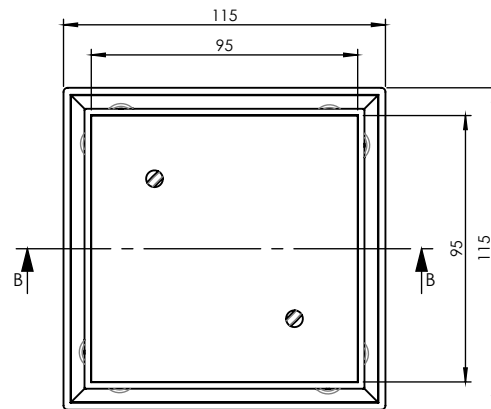

# SQUARE BERMUDA STANDARD 115x115mm 100mm OUTLET

FLOOR WASTES

- ✓ Solid Brass Construction, Designer Tile insert Waste
- ✓ Protective cover for Installation, Sound Dampeners as standard
- ✓ Optional Puddle Flange adapter 32224

32224

CODE	OUTLET SIZE	FINISH	CTN QTY
11101.01	100mm	Chrome	20

PROTECTION COVER TO BE REMOVED AFTER INSTALLATION