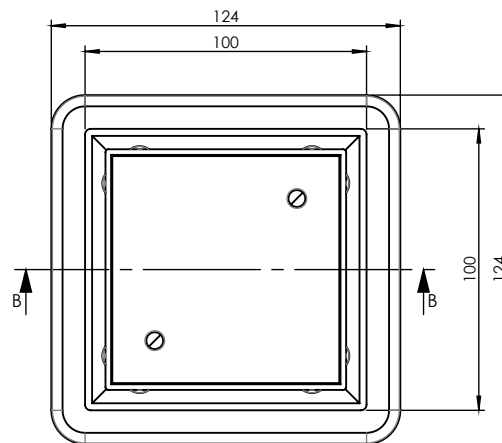

SQUARE BERMUDA MEGAFLEX™ 100x100mm 80mm OUTLET

FLOOR WASTES

- ✓ Solid brass construction
- ✓ With ABS megaflex™ base
- ✓ Protective cover for Installation, Sound Dampeners as standard

CODE	OUTLET SIZE	FINISH	CTN QTY
11204.01	80mm	Chrome	20