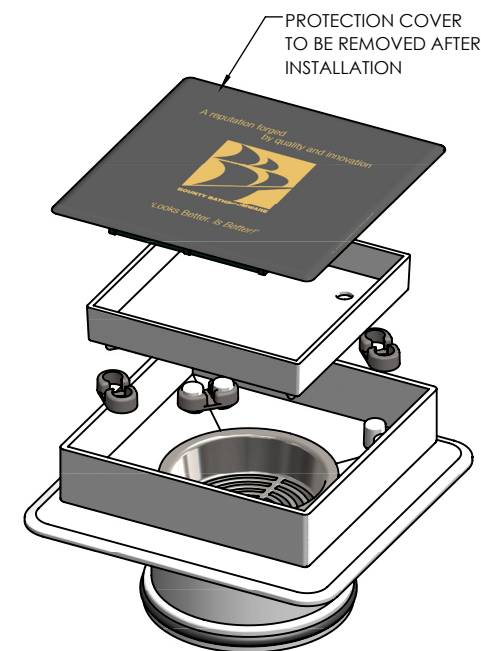

SQUARE BERMUDA MEGAFLEX™ 100x100mm 80mm OUTLET

FLOOR WASTES

- ✓ Solid brass construction
- ✓ With ABS megaflex™ base
- ✓ Protective cover for Installation, Sound Dampeners as standard

CODE	OUTLET SIZE	FINISH	CTN QTY
11204.01	80mm	Chrome	20