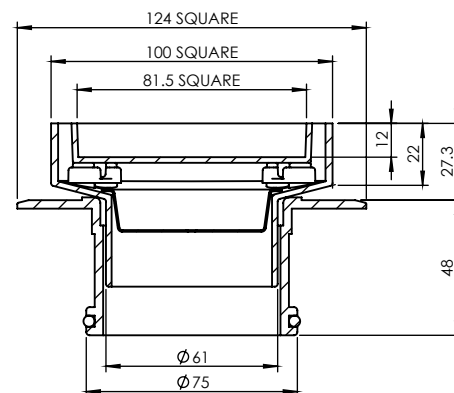

SQUARE BERMUDA MEGAFLEX™ 100x100mm 80mm OUTLET

FLOOR WASTES

- ✓ Solid brass construction
- ✓ With ABS megaflex™ base
- ✓ Protective cover for Installation, Sound Dampeners as standard

CODE	OUTLET SIZE	FINISH	CTN QTY
11204.01	80mm	Chrome	20