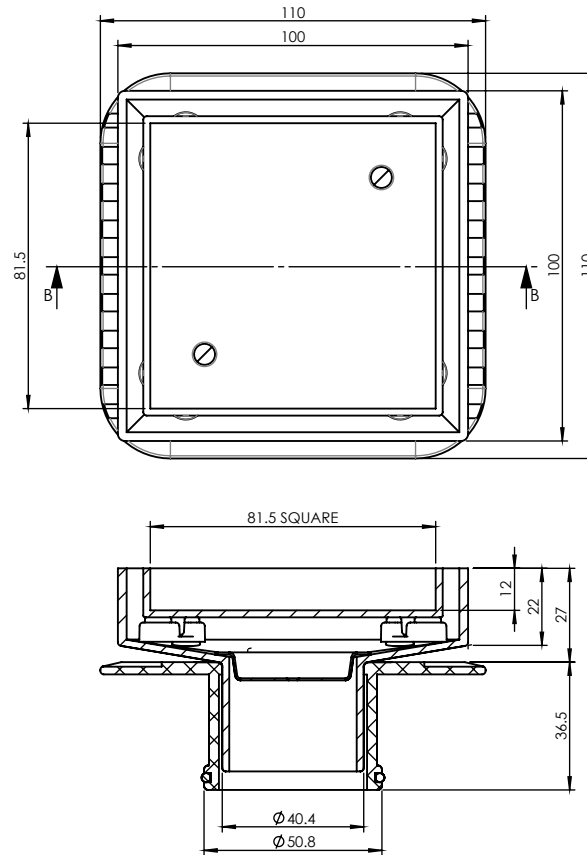

# SQUARE BERMUDA MEGAFLEX™ 100x100mm 50mm OUTLET

FLOOR WASTES

- ✓ Solid brass construction
- ✓ With ABS megaflex™ base
- ✓ Protective cover for Installation, Sound Dampeners as standard

CODE	OUTLET SIZE	FINISH	CTN QTY
11205.01	50mm	Chrome	20