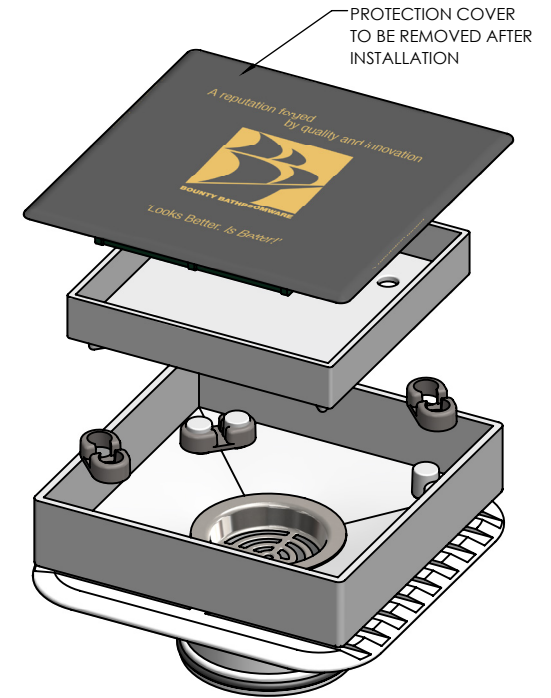

# SQUARE BERMUDA MEGAFLEX™ 100x100mm 50mm OUTLET

FLOOR WASTES

- ✓ Solid brass construction
- ✓ With ABS megaflex™ base
- ✓ Protective cover for Installation, Sound Dampeners as standard

CODE	OUTLET SIZE	FINISH	CTN QTY
11205.01	50mm	Chrome	20