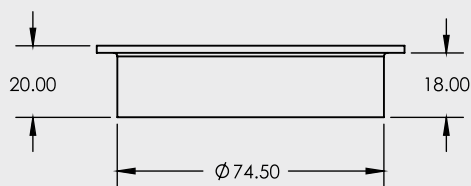

80mm SQUARE FLOOR WASTE

STANDARD FLOOR WASTES

- 316 Stainless Steel
- Available in Round or Square
- 80mm Connection

CODE	OUTLET SIZE	FINISH	CARTON QTY
13203.12	80mm	Polished SS	120

SECTION B-B