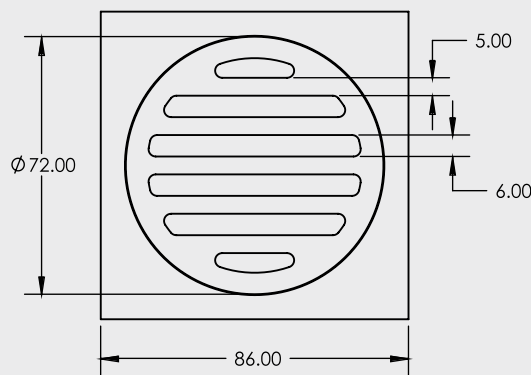

80mm SQUARE FLOOR WASTE

STANDARD FLOOR WASTES

- 316 Stainless Steel
- Available in Round or Square
- 80mm Connection

CODE	OUTLET SIZE	FINISH	CARTON QTY
13203.12	80mm	Polished SS	120

SECTION B-B