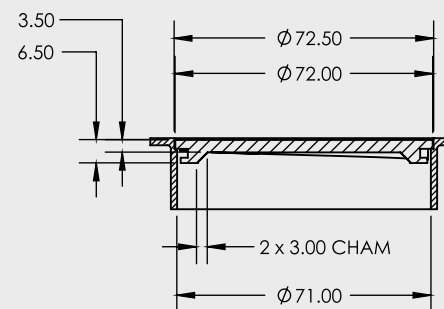

80mm SQUARE FLOOR WASTE

STANDARD FLOOR WASTES

- 316 Stainless Steel
- Available in Round or Square
- 80mm Connection

CODE	OUTLET SIZE	FINISH	CARTON QTY
13203.12	80mm	Polished SS	120

SECTION B-B