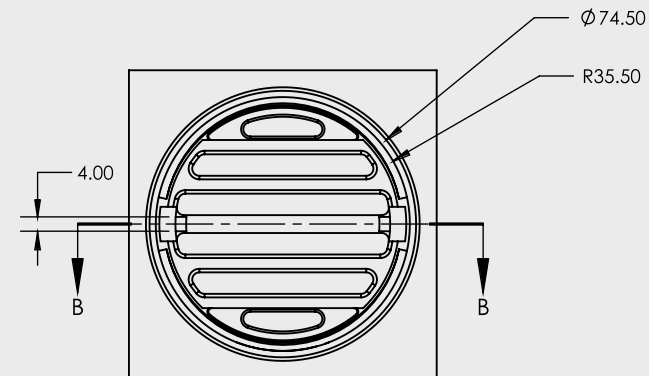

80mm SQUARE FLOOR WASTE

STANDARD FLOOR WASTES

- 316 Stainless Steel
- Available in Round or Square
- 80mm Connection

CODE	OUTLET SIZE	FINISH	CARTON QTY
13203.12	80mm	Polished SS	120

SECTION B-B