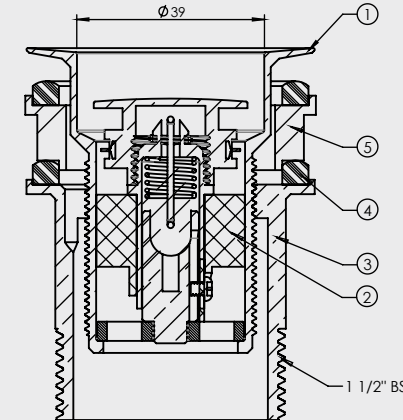

BASIN POP DOWN® 40mm

PLUG & WASTES

- Suits basins with 32mm or 40mm outlet with or without overflow
- Innovative quick remove cartridge
- Lifetime replacement guarantee on cartridge
- World Wide Patent Granted or Pending
- Available in a range of finishes

CODE	OUTLET SIZE	FINISH	CARTON QTY
21801.01	40mm	Chrome	32

SECTION B-B
OPEN

SECTION A-A
CLOSE

ITEM	PART No.	DESCRIPTION	QTY.
1	100206	FLANGE POP DOWN 60mm DIA	1
2	100024	POP DOWN VALVE WITH UPSIDE DOWN SPRING	1
3	100018	BACK NUT FOR POP DOWN 32mm	1
4	100219	POP DOWN DELUX WASHER	2
5	100056	SPACER FOR POP DOWN	1

Note:

Spacer and additional washer to be used in low profile applications only.