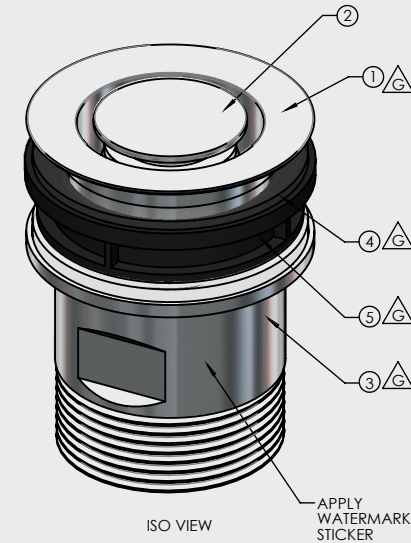

BASIN POP DOWN® 40mm

PLUG & WASTES

- Suits basins with 32mm or 40mm outlet with or without overflow
- Innovative quick remove cartridge
- Lifetime replacement guarantee on cartridge
- World Wide Patent Granted or Pending
- Available in a range of finishes

CODE	OUTLET SIZE	FINISH	CARTON QTY
21801.01	40mm	Chrome	32

SECTION B-B
OPEN

SECTION A-A
CLOSE

ITEM	PART No.	DESCRIPTION	QTY.
1	100206	FLANGE POP DOWN 60mm DIA	1
2	100024	POP DOWN VALVE WITH UPSIDE DOWN SPRING	1
3	100018	BACK NUT FOR POP DOWN 32mm	1
4	100219	POP DOWN DELUX WASHER	2
5	100056	SPACER FOR POP DOWN	1

Note:

Spacer and additional washer to be used in low profile applications only.