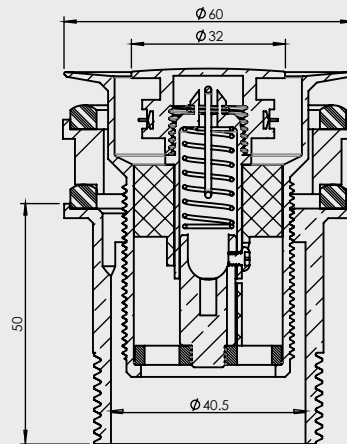

BASIN POP DOWN® 40mm

PLUG & WASTES

- Suits basins with 32mm or 40mm outlet with or without overflow
- Innovative quick remove cartridge
- Lifetime replacement guarantee on cartridge
- World Wide Patent Granted or Pending
- Available in a range of finishes

CODE	OUTLET SIZE	FINISH	CARTON QTY
21801.01	40mm	Chrome	32

SECTION B-B
OPEN

SECTION A-A
CLOSE

ITEM	PART No.	DESCRIPTION	QTY.
1	100206	FLANGE POP DOWN 60mm DIA	1
2	100024	POP DOWN VALVE WITH UPSIDE DOWN SPRING	1
3	100018	BACK NUT FOR POP DOWN 32mm	1
4	100219	POP DOWN DELUX WASHER	2
5	100056	SPACER FOR POP DOWN	1

Note:

Spacer and additional washer to be used in low profile applications only.