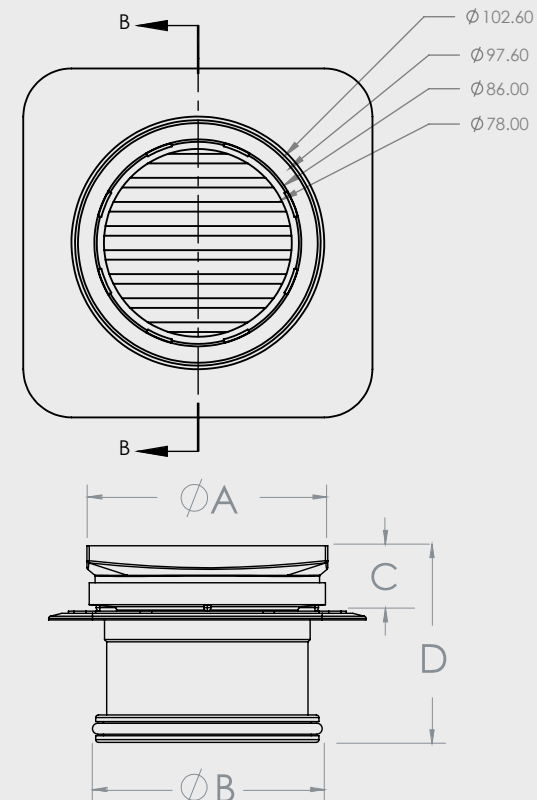

316 STAINLESS STEEL SQUARE ON SQUARE MEGAFLEX

FLOOR WASTES

- Square on Square Grate & Base: 316 Stainless Steel
- Undercap: ABS
- Megaflex: ABS
- Finish: Polished Stainless Steel

CODE	DESCRIPTION	FINISH	QTY/CTN
13301.12	100x100mm Sq on Sq Pol SS Mega	Polished SS	20
13302.12	100x80mm Sq on Sq Pol SS Mega	Polished SS	20

CODE	A	B	C	D
13301.12	110.0	102.0	29.9	89.9
13302.12	110.0	75.0	29.4	78.4