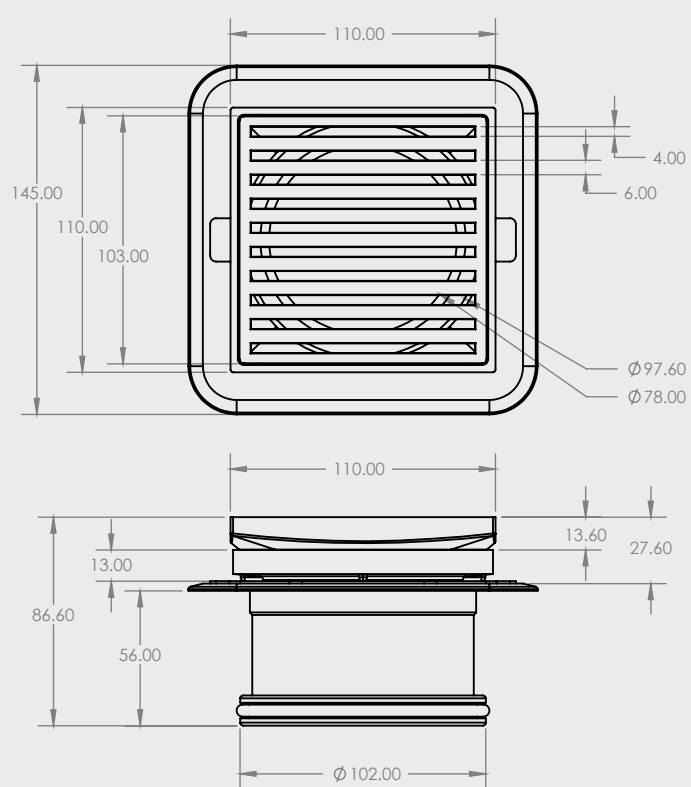

316 STAINLESS STEEL SQUARE ON SQUARE MEGAFLEX

FLOOR WASTES

- Square on Square Grate & Base: 316 Stainless Steel
- Undercap: ABS
- Megaflex: ABS
- Finish: Polished Stainless Steel

CODE	DESCRIPTION	FINISH	QTY/CTN
13301.12	100x100mm Sq on Sq Pol SS Mega	Polished SS	20
13302.12	100x80mm Sq on Sq Pol SS Mega	Polished SS	20

CODE	A	B	C	D
13301.12	110.0	102.0	29.9	89.9
13302.12	110.0	75.0	29.4	78.4