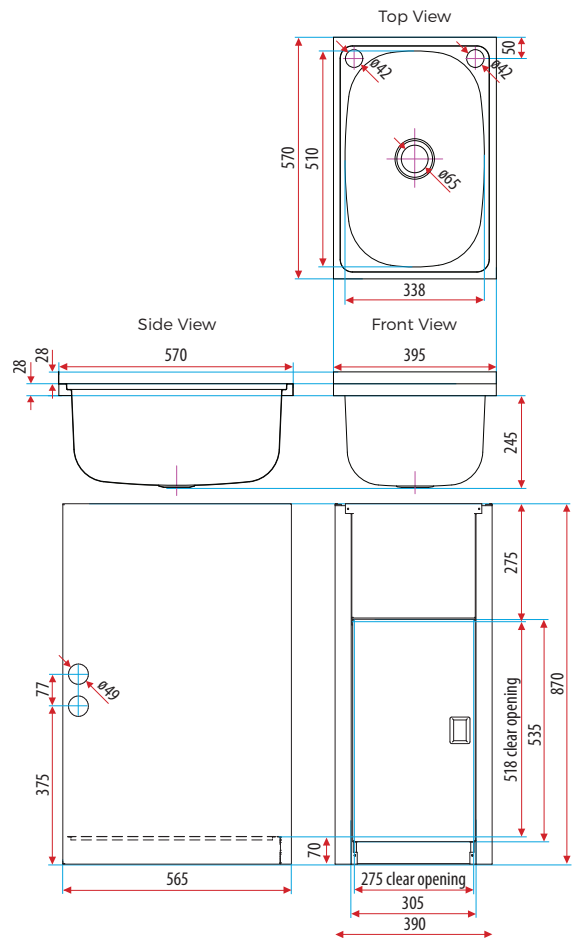

NuGleam™ Mini 30L Laundry Unit

Bowl:

- / 30 litre 304 Stainless Steel Square Bowl
- / Two ø42mm tap holes with single bypass
- / Chrome plated blanking plug with nut
- / 50mm Chrome basket waste

Cabinet:

- / Galvanised Steel Powder Coated with Dupont® Coating in white
- / Left or right hand opening door
- / Two washing machine hose holes on each side of the cabinet with protective grommets
- / Floor

Optional Extras:

- 97943 | Adjustable Feet for Metal Laundry Cabinets (set of four)
- 71196OF | NuGleam Mini 30L Laundry Unit with overflow added

Disclaimer: All measurement are in millimetres and are solely for reference purposes. Colours have been reproduced with as much accuracy as possible. Any changes resulting from technical advance of design or colour may be made without prior notice. Tapware, accessories and appliances are for illustration purposes only. Further information on warranties is available at www.everhard.com.au