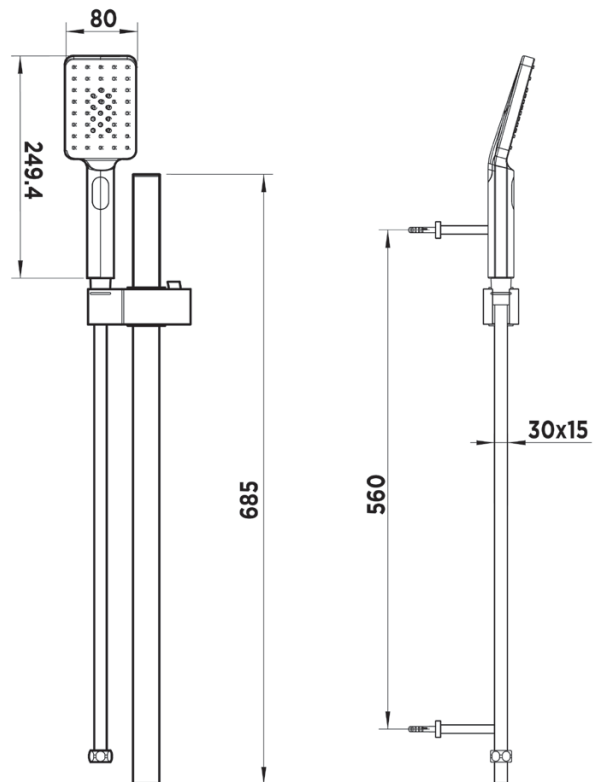

## SQUARE RAIL SHOWER SET

**Item Code:** 11SHS02ML  
**WELS Rating:** ★ ★ ★  
**Flow Rate (L/Min):** 8  
**Hose:** 1.5m Stainless Steel  
**Handpiece:** 3 Spray  
**Finish:** Electroplated Matt Black  
**Material:** Brass  
**Warranty:** 5 Years