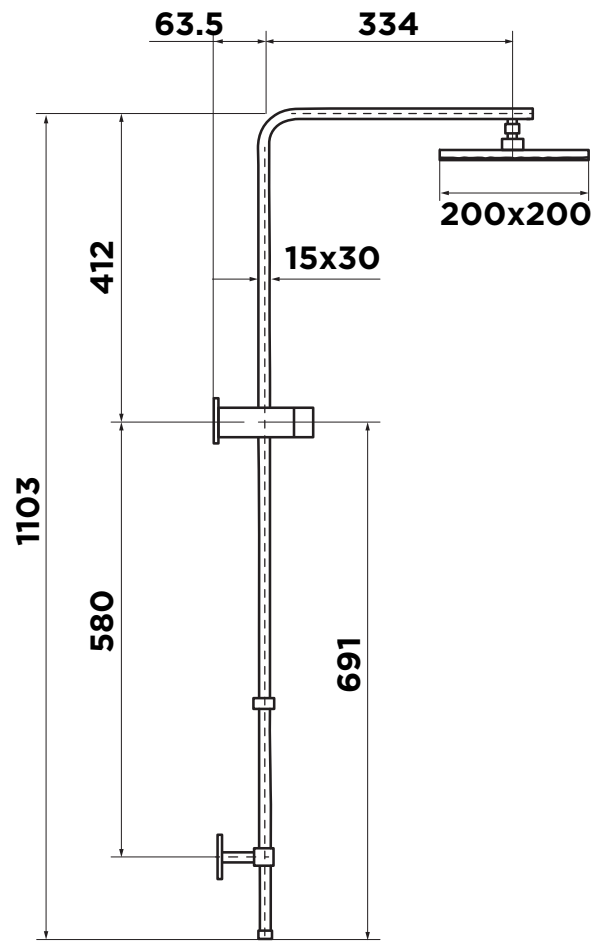

SQUARE 2 IN 1 SHOWER

Item Code: 11SSL02CL

WELS Rating: ★ ★ ★

Flow Rate (L/Min): 8

Hose: 1.5m Stainless Steel

Handpiece: 3 Spray

Finish: Chrome

Material: Brass