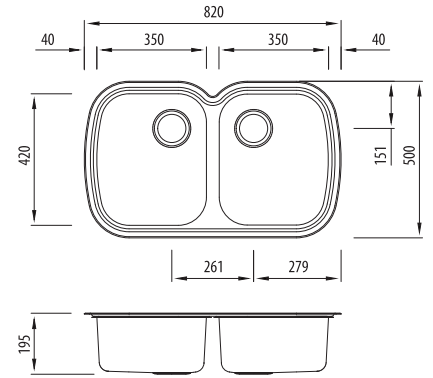

Monet

Proudly Aussie made

All dimensions in mm

MO70U

Double Bowl Undermount Sink

Specifications /

Sink size	820W x 500H mm
Bowl size	Main Bowl 350W x 420H x 180D / 24L Main Bowl 350W x 420H x 180D / 24L
Construction	2 piece, bowls and rim seam welded
Material	304 grade, 18/10 polished stainless steel (0.8 mm thick)
Installation	Undermount
Fixings	Available on request
Min cabinet size	900 mm
Tap holes	N/A
Waste fittings	2 x 90 mm basket waste included
Overflow	Not available
Carton size	878 x 575 x 226 mm
Weight	8 kg
Warranty	Lifetime manufacturer's warranty (refer to oliveri.com.au)
Maintenance and care instructions	All surfaces should be cleaned with mild liquid detergent or soap and water. To maintain the shine on your Oliveri stainless steel sink, we recommended the use of any of the easy to obtain, non-abrasive stainless steel cleaners or metal polishes.