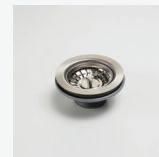

Included accessories /

AC14
Basket Waste