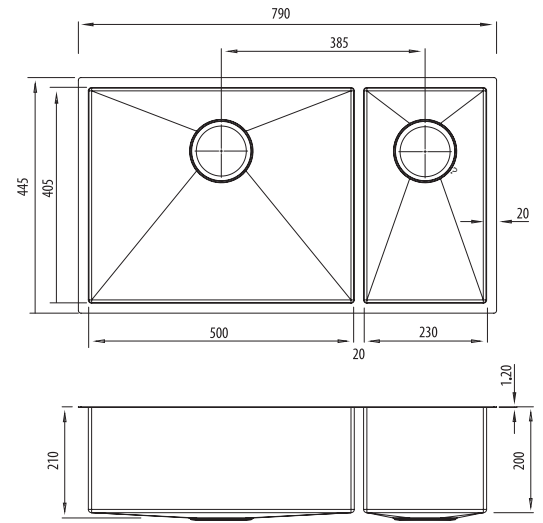

Spectra

SB35GM

1 & 1/2 Bowl Gunmetal Sink

All dimensions in mm

Specifications /

Sink size	790W x 445H mm
Bowl size	Large Bowl 500W x 405H x 200D / 40L 1/2 Bowl 230W x 405H x 200D / 18L
Construction	Fabricated with 5mm radius corners, Softtone® and soundproofing
Material	304 grade, 18/10 coloured stainless steel (1.2 mm thick)
Installation	Topmount, undermount or flushmount
Fixings	Topmount clips supplied only
Min cabinet size	900 mm
Tap holes	N/A
Waste fittings	2 x 90 mm coloured basket wastes included
Overflow	Not available
Carton size	880 x 540 x 330 mm
Weight	19 kg
Warranty	Lifetime manufacturer's warranty (refer to oliveri.com.au)
Maintenance and care instructions	All surfaces should be cleaned with mild liquid detergent or soap and water. To maintain the shine on your Oliveri stainless steel sink, we recommended the use of any of the easy to obtain, non-abrasive stainless steel cleaners or metal polishes.