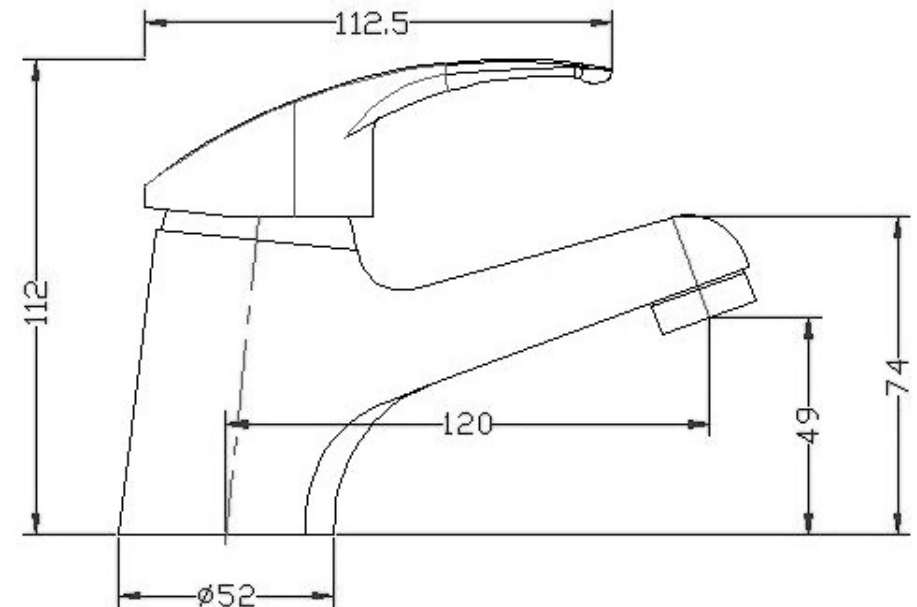

TRADESMAN BASIN MIXER CP TBMC

- Contemporary new design
- Chrome finish
- Wels Rating 5 Star 6 Litres per minute
- Maximum operating pressure 500kpa
- Minimum operating pressure 150kpa
- Maximum water temperature 80 degrees
- Must be installed by a licensed plumber
- Must have isolation cocks installed in the line before the mixer