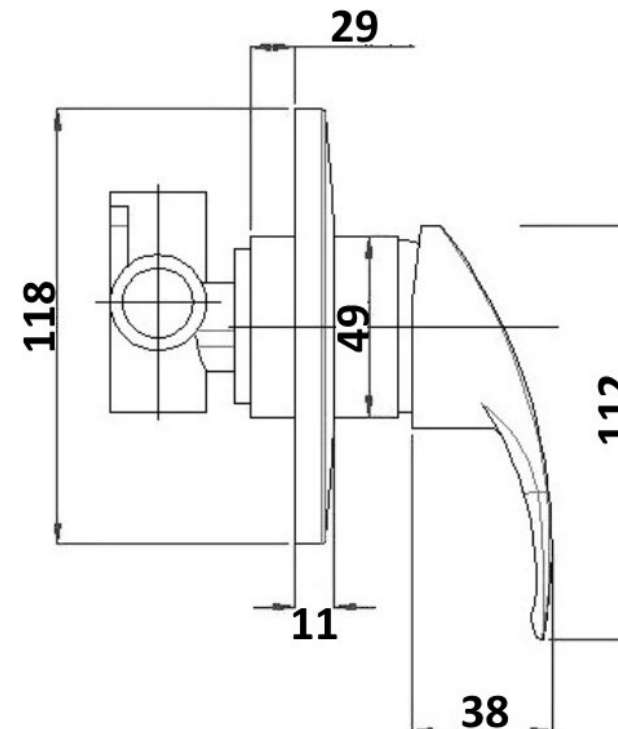

TRADESMAN WALL MIXER CP TBSMC

- Contemporary new design
- Available in chrome
- Maximum operating pressure 500kpa
- Minimum operating pressure 150kpa
- Maximum water temperature 80 degrees
- Must be installed by a licensed plumber