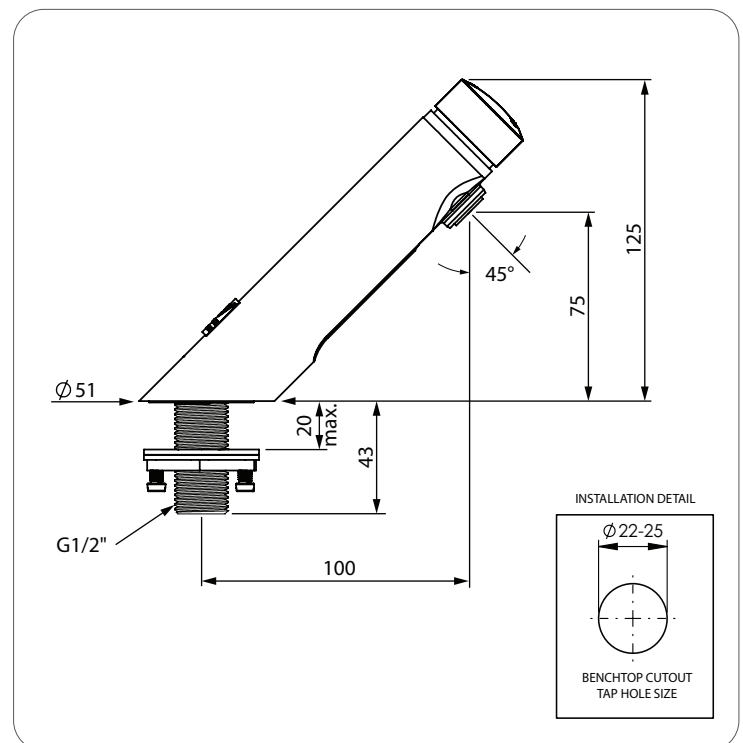

AS1428.1 Compliance

Meets the dimensional requirements when used with the Kolo 500, 600, 550 Semi Recessed and Lutana 770 basins.

Important: This information is provided as a guide only and is based on AS1428.1-2009 and 2010 amendments. Independent design assessment and approval by an appropriately qualified consultant is required to ensure compliance with standards and building code requirements.