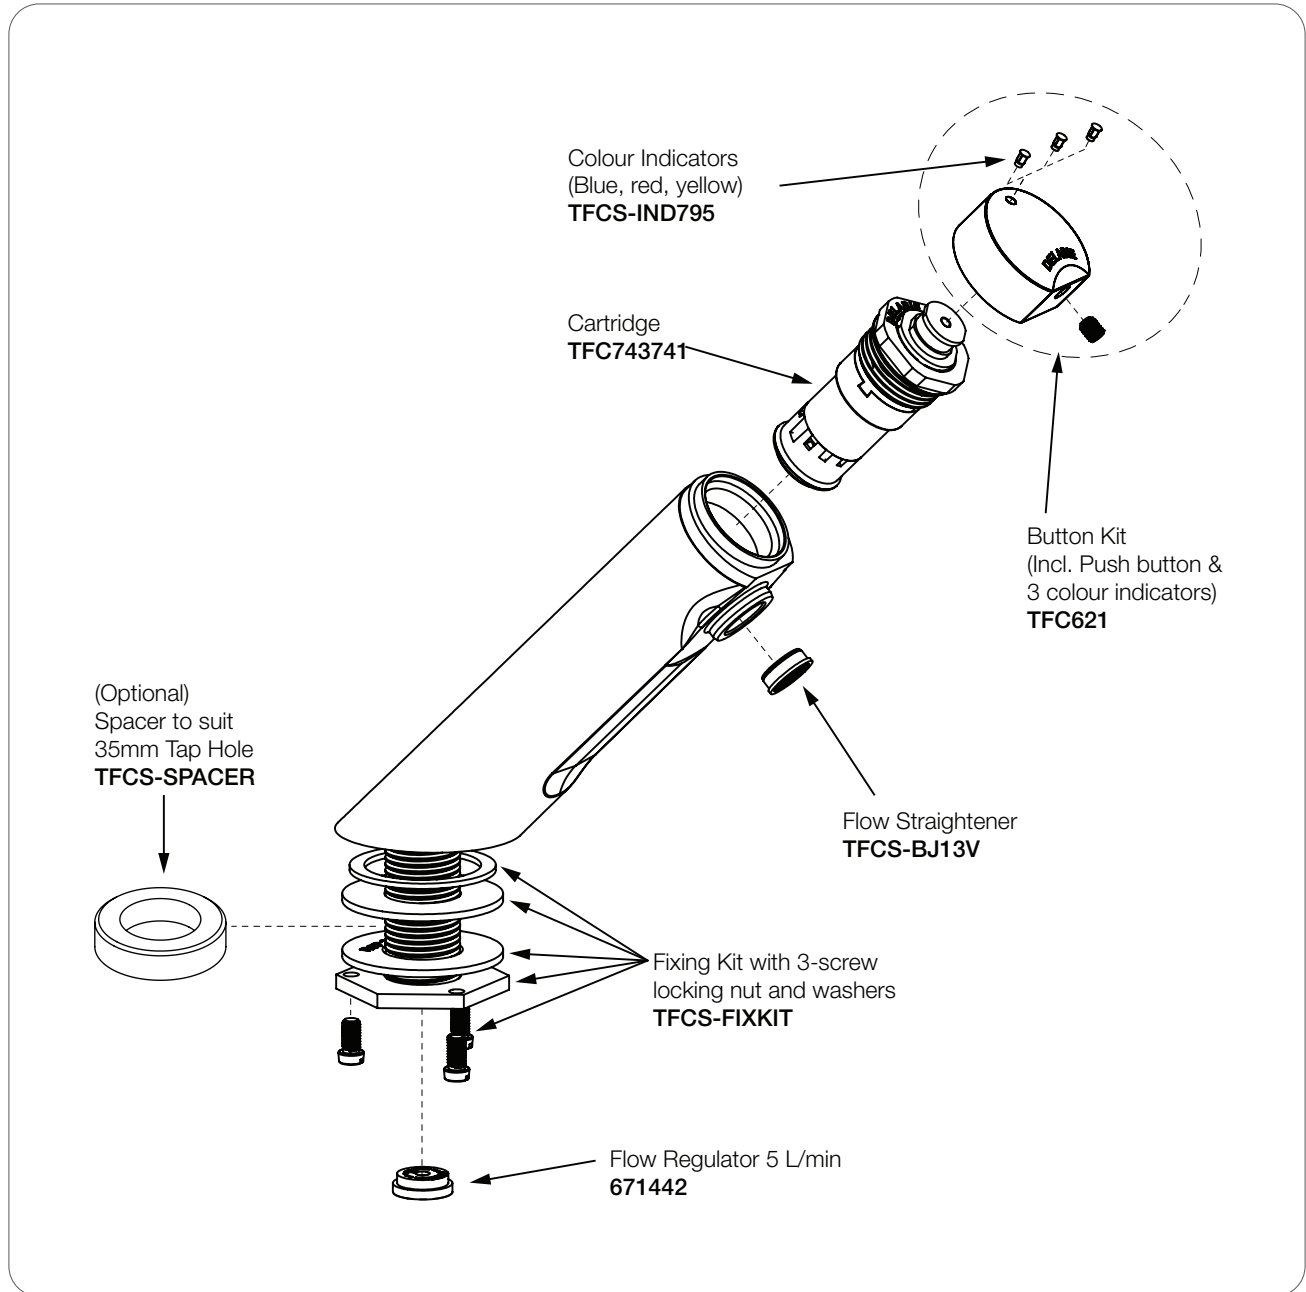

Enware-Delabie TempoSoft Time Flow Basin Tap

TFC740510

SPARE PARTS

Version: Jul 21

Call 1300 369 273
www.enware.com.au

Enware Australia Pty Limited
9 Endeavour Rd Caringbah NSW 2229 Australia
Ph: 02 8536 4000 info@enware.com.au