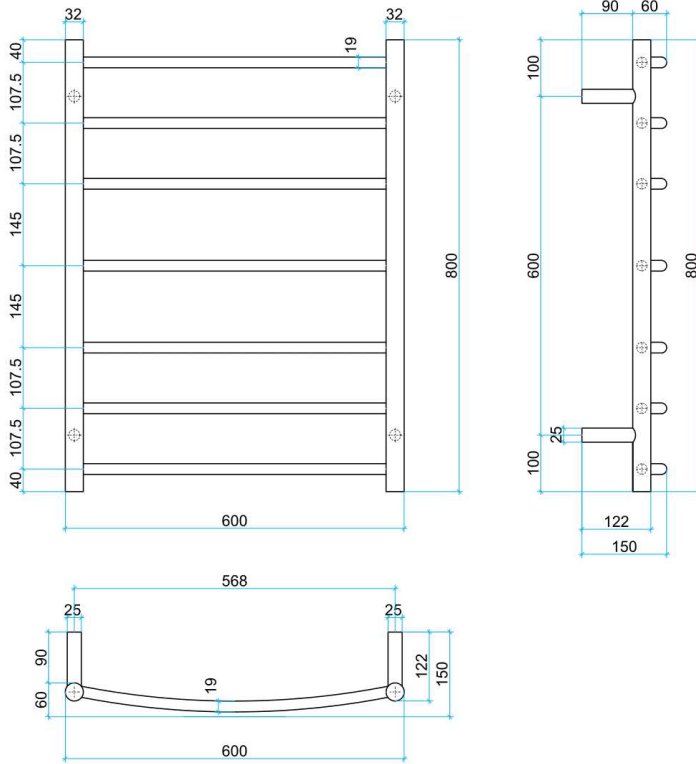

Thermorail Ladder Towel Rails 240V

Electric Heated Towel Rails for use in bathrooms

This rail has Multiflex wiring which means that there is a connection point on both the left and right hand side of the rail and the lead can be connected to either side. Being a dry electric element rail, this can be mounted either way up meaning the wiring can be from any of the four mounting points.

Stock Code	Finish	Size (mm)	Output (W)	No. of Bars
BC44M	Polished Stainless Steel	W600 x H800 x D150	80 Watts	7

PLEASE NOTE: Specifications are for information purposes only. Whilst every effort has been made to ensure the product specifications are accurate, due to continuing product development and improvement the specifications are subject to change. Specifications can be used to rough in and fit timber supports in the wall however we recommend no holes are drilled without having the product on site or verifying the details with the manufacturer. Thermogroup cannot be held liable or responsible for errors due to updated specifications.