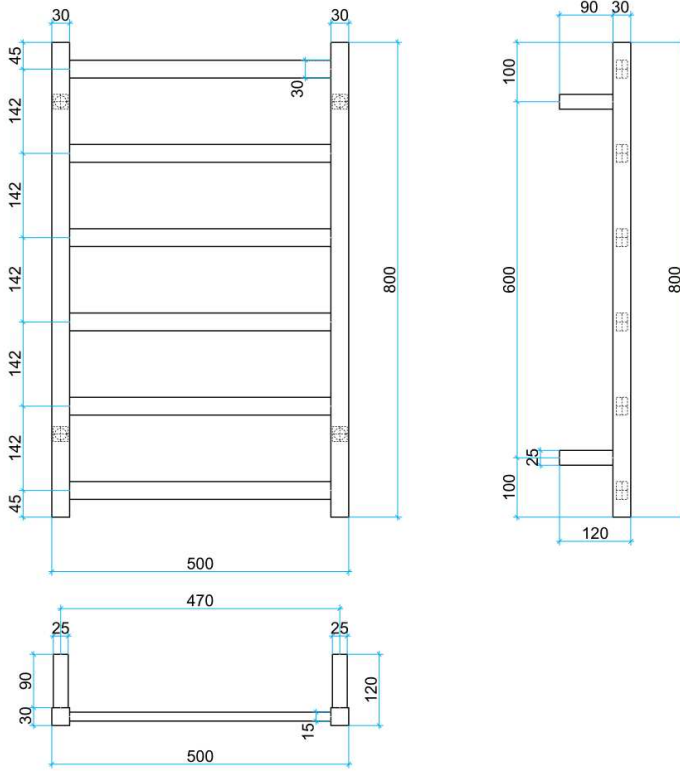

Thermorail Ladder Towel Rails 240V

Electric Heated Towel Rails for use in bathrooms

This rail has Multiflex wiring which means that there is a connection point on both the left and right hand side of the rail and the lead can be connected to either side. Being a dry electric element rail, this can be mounted either way up meaning the wiring can be from any of the four mounting points.

Stock Code	Finish	Size (mm)	Output (W)	No. of Bars
BS28M	Polished Stainless Steel	W500 x H800 x D120	81 Watts	6

PLEASE NOTE: Specifications are for information purposes only. Whilst every effort has been made to ensure the product specifications are accurate, due to continuing product development and improvement the specifications are subject to change. Specifications can be used to rough in and fit timber supports in the wall however we recommend no holes are drilled without having the product on site or verifying the details with the manufacturer. Thermogroup cannot be held liable or responsible for errors due to updated specifications.