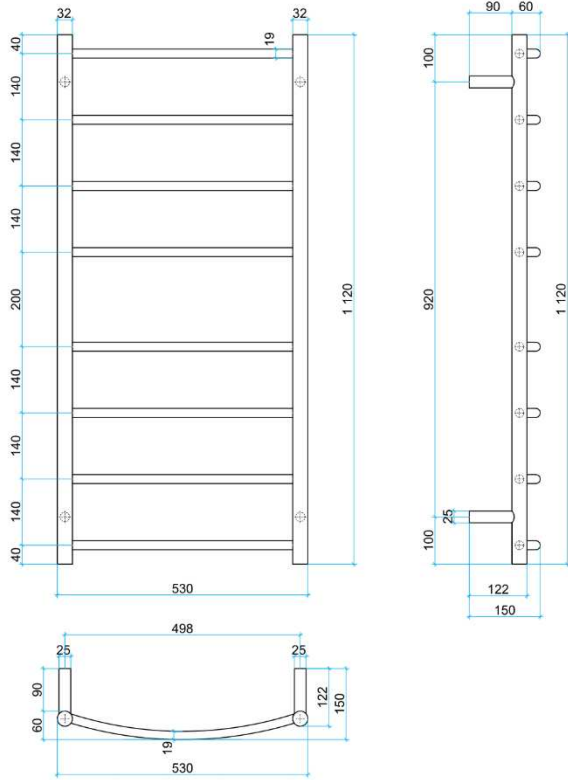

Thermorail Ladder Towel Rails 240V

Electric Heated Towel Rails for use in bathrooms

This rail has Multiflex wiring which means that there is a connection point on both the left and right hand side of the rail and the lead can be connected to either side. Being a dry electric element rail, this can be mounted either way up meaning the wiring can be from any of the four mounting points.

Stock Code	Finish	Size (mm)	Output (W)	No. of Bars
CR27M	Polished Stainless Steel	W530 x H1120 x D150	82 Watts	8

PLEASE NOTE: Specifications are for information purposes only. Whilst every effort has been made to ensure the product specifications are accurate, due to continuing product development and improvement the specifications are subject to change. Specifications can be used to rough in and fit timber supports in the wall however we recommend no holes are drilled without having the product on site or verifying the details with the manufacturer. Thermogroup cannot be held liable or responsible for errors due to updated specifications.