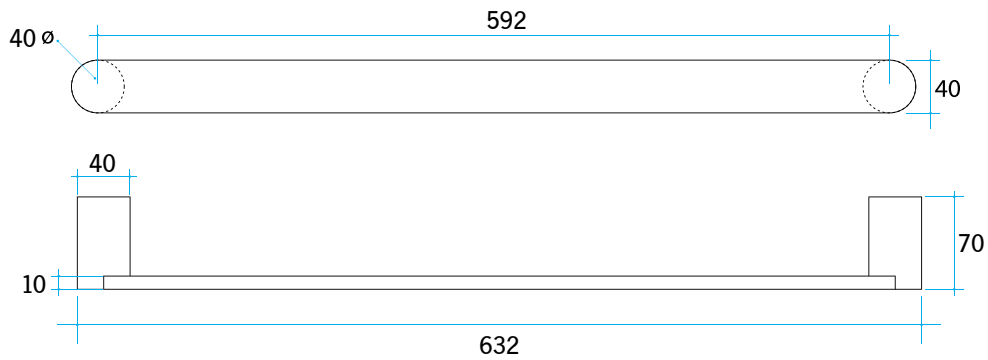

Thermorail Towel Rails 12V

Electric Heated Towel Rails for use in bathrooms

Note: All dimensions are in millimetres (mm)

| Stock Code | Finish | Size (mm) | Output (W) | No. of Bars |
|------------|--------------------------|------------------|------------|-------------|
| DSP6 | Polished Stainless Steel | W632 x H40 x D70 | 13 Watts | 1 |

Please note: Specifications are for information purposes only. Whilst every effort has been made to ensure the product specifications are accurate, due to continuing product development and improvement the specifications are subject to change. Specifications can be used to rough in and fit timber supports in the wall however we recommend no holes are drilled without having the product on site or verifying the details with the manufacturer. Thermogroup cannot be held liable or responsible for errors due to updated specifications