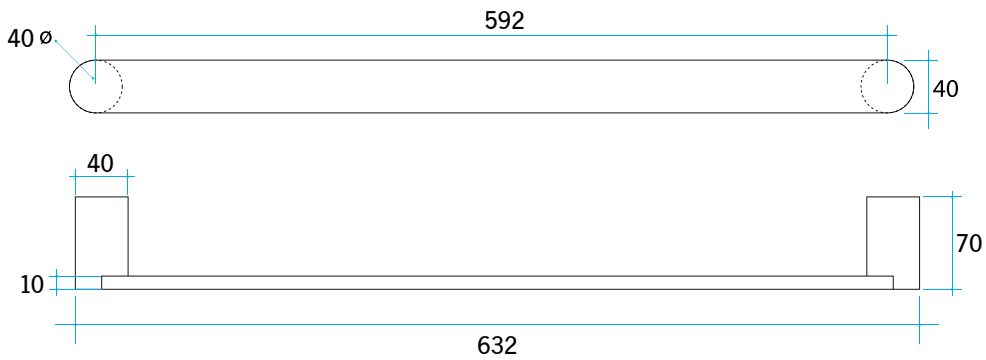

Thermorail Towel Rails 12V

Electric Heated Towel Rails for use in bathrooms

Note: All dimensions are in millimetres (mm)

Stock Code	Finish	Size (mm)	Output (W)	No. of Bars
DSP6BR	Brushed Stainless Steel	W632 x H40 x D70	13 Watts	1

Please note: Specifications are for information purposes only. Whilst every effort has been made to ensure the product specifications are accurate, due to continuing product development and improvement the specifications are subject to change. Specifications can be used to rough in and fit timber supports in the wall however we recommend no holes are drilled without having the product on site or verifying the details with the manufacturer. Thermogroup cannot be held liable or responsible for errors due to updated specifications