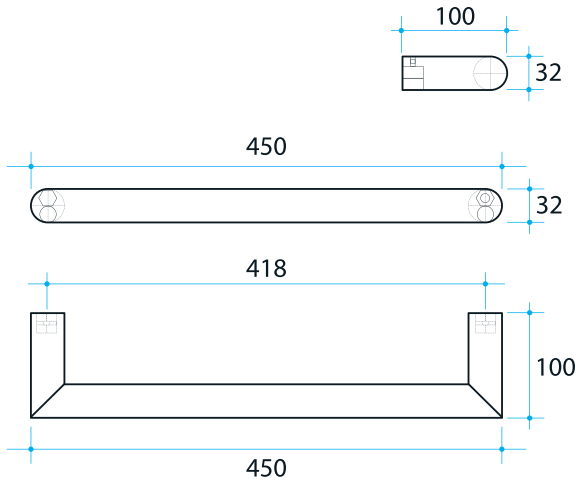

Thermorail Towel Rails 12V

Electric Heated Towel Rails for use in bathrooms

Note: All dimensions are in millimetres (mm)

Stock Code	Finish	Size (mm)	Output (W)	No. of Bars
DSR4	Polished Stainless Steel	W450 x H32 x D100	14 Watts	1

Please note: Specifications are for information purposes only. Whilst every effort has been made to ensure the product specifications are accurate, due to continuing product development and improvement the specifications are subject to change. Specifications can be used to rough in and fit timber supports in the wall however we recommend no holes are drilled without having the product on site or verifying the details with the manufacturer. Thermogroup cannot be held liable or responsible for errors due to updated specifications