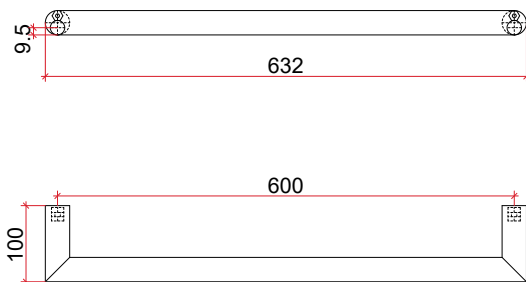

# Thermorail Towel Rails 12V

Electric Heated Towel Rails for use in bathrooms

Stock Code	Finish	Size (mm)	Output (W)	No. of Bars
DSR6	Polished Stainless Steel	W632 x H32 x D100	18	1

**Ten year warranty**