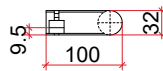

# Thermorail Towel Rails 12V

Electric Heated Towel Rails for use in bathrooms

Stock Code	Finish	Size (mm)	Output (W)	No. of Bars
DSR6	Polished Stainless Steel	W632 x H32 x D100	18	1

**Ten year warranty**