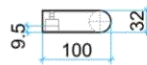

# Thermorail Towel Rails 12V

Electric Heated Towel Rails for use in bathrooms

Stock Code	Finish	Size (mm)	Output (W)	No. of Bars
DSR6B	Matt Black	W632 x H32 x D100	18 Watts	1

**PLEASE NOTE:** Specifications are for information purposes only. Whilst every effort has been made to ensure the product specifications are accurate, due to continuing product development and improvement the specifications are subject to change. Specifications can be used to rough in and fit timber supports in the wall however we recommend no holes are drilled without having the product on site or verifying the details with the manufacturer. Thermogroup cannot be held liable or responsible for errors due to updated specifications.