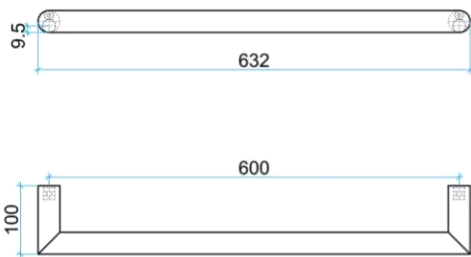

# Thermorail Towel Rails 12V

Electric Heated Towel Rails for use in bathrooms

Stock Code	Finish	Size (mm)	Output (W)	No. of Bars
DSR6B	Matt Black	W632 x H32 x D100	18 Watts	1

**PLEASE NOTE:** Specifications are for information purposes only. Whilst every effort has been made to ensure the product specifications are accurate, due to continuing product development and improvement the specifications are subject to change. Specifications can be used to rough in and fit timber supports in the wall however we recommend no holes are drilled without having the product on site or verifying the details with the manufacturer. Thermogroup cannot be held liable or responsible for errors due to updated specifications.