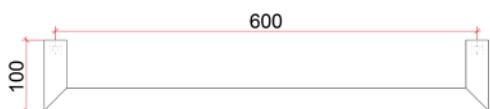

Thermorail Towel Rails 12V

Electric Heated Towel Rails for use in bathrooms

Stock Code	Finish	Size (mm)	Output (W)	No. of Bars
DSR6W	Satin White	W632 x H32 x D100	18	1

Seven year warranty

Safe for use in bathrooms

Coloured stainless steel

Safe for use in wet areas

Right hand concealed wiring

Transformer included (12 month warranty)

Recommended to be installed in a set of 3+

PLEASE NOTE: Specifications are for information purposes only. Whilst every effort has been made to ensure the product specifications are accurate, due to continuing product development and improvement the specifications are subject to change. Specifications can be used to rough in and fit timber supports in the wall however we recommend no holes are drilled without having the product on site or verifying the details with the manufacturer. Thermogroup cannot be held liable or responsible for errors due to updated specifications.