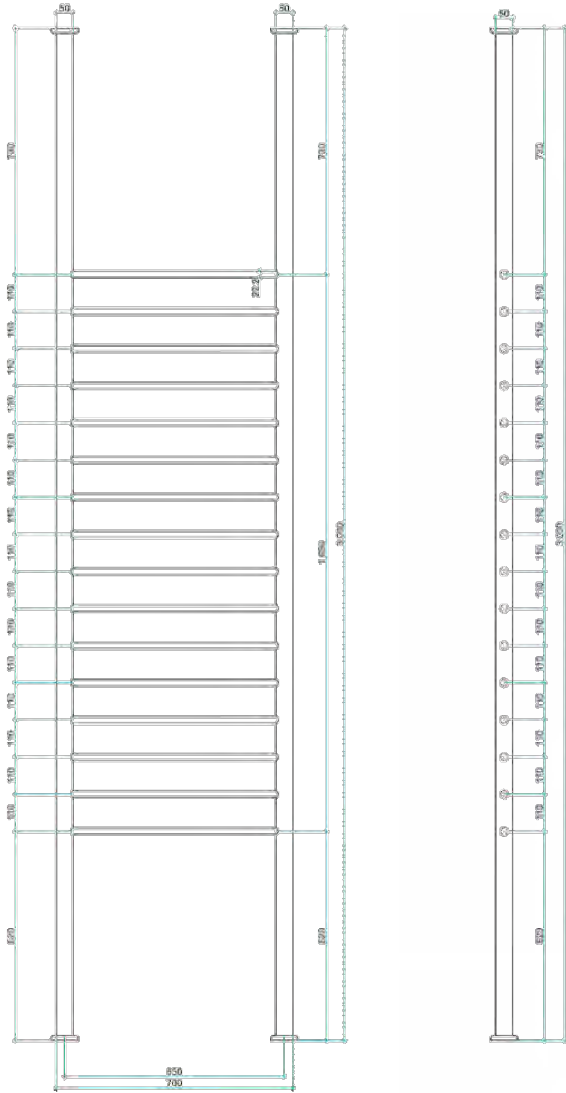

# Thermorail Floor-to-Ceiling Towel Rails

Electric Heated Towel Rails for use in bathrooms

Stock Code	Finish	Size (mm)	Output (W)	No. of Bars
FC70R	Polished Stainless Steel	W700 x H2400x3000 x D50	30 Watts	1

**Please note:** Specifications are for information purposes only. Whilst every effort has been made to ensure the product specifications are accurate, due to continuing product development and improvement the specifications are subject to change. Specifications can be used to rough in and fit timber supports in the wall however we recommend no holes are drilled without having the product on site or verifying the details with the manufacturer. Thermogroup cannot be held liable or responsible for errors due to updated specifications