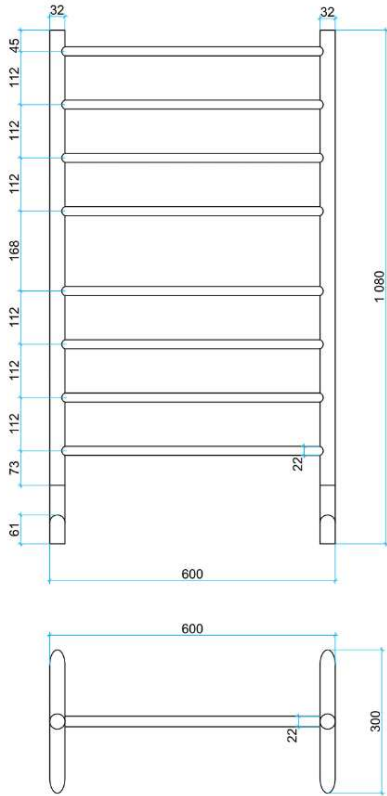

# Thermorail Freestanding Towel Rails

Electric Heated Towel Rails

Stock Code	Finish	Size (mm)	Output (W)	No. of Bars
FS66E	Polished Stainless Steel	W600 x H1080 x D300	100 Watts	8

**PLEASE NOTE:** Specifications are for information purposes only. Whilst every effort has been made to ensure the product specifications are accurate, due to continuing product development and improvement the specifications are subject to change. Specifications can be used to rough in and fit timber supports in the wall however we recommend no holes are drilled without having the product on site or verifying the details with the manufacturer. Thermogroup cannot be held liable or responsible for errors due to updated specifications.