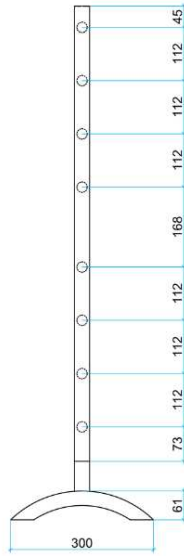

# Thermorail Freestanding Towel Rails

Electric Heated Towel Rails

Stock Code	Finish	Size (mm)	Output (W)	No. of Bars
FS66E	Polished Stainless Steel	W600 x H1080 x D300	100 Watts	8

**PLEASE NOTE:** Specifications are for information purposes only. Whilst every effort has been made to ensure the product specifications are accurate, due to continuing product development and improvement the specifications are subject to change. Specifications can be used to rough in and fit timber supports in the wall however we recommend no holes are drilled without having the product on site or verifying the details with the manufacturer. Thermogroup cannot be held liable or responsible for errors due to updated specifications.