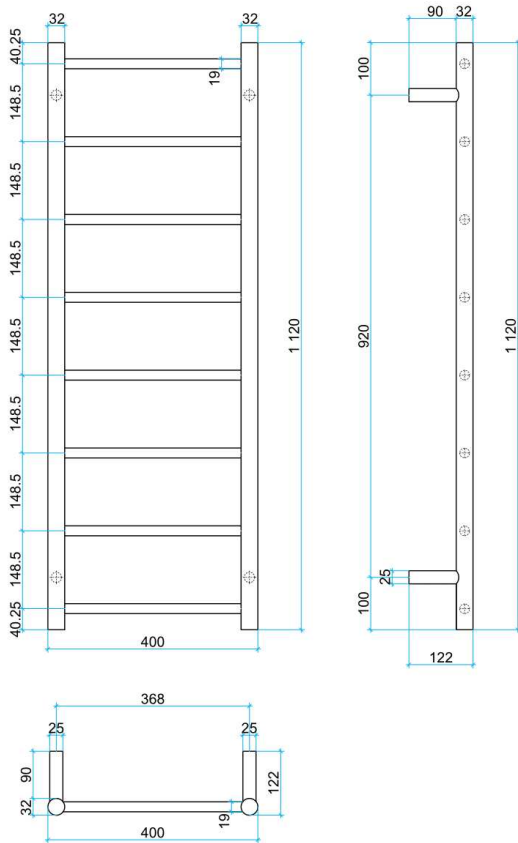

Thermorail Ladder Towel Rails 240V

Electric Heated Towel Rails for use in bathrooms

This rail has Multiflex wiring which means that there is a connection point on both the left and right hand side of the rail and the lead can be connected to either side. Being a dry electric element rail, this can be mounted either way up meaning the wiring can be from any of the four mounting points.

Stock Code	Finish	Size (mm)	Output (W)	No. of Bars
SR17M	Polished Stainless Steel	W400 x H1120 x D122	65 Watts	8

PLEASE NOTE: Specifications are for information purposes only. Whilst every effort has been made to ensure the product specifications are accurate, due to continuing product development and improvement the specifications are subject to change. Specifications can be used to rough in and fit timber supports in the wall however we recommend no holes are drilled without having the product on site or verifying the details with the manufacturer. Thermogroup cannot be held liable or responsible for errors due to updated specifications.