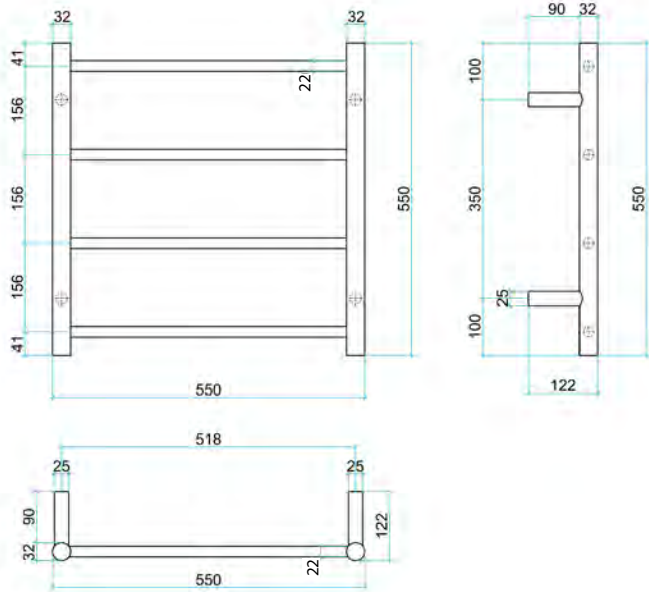

Thermorail Ladder Towel Rails 12V

Electric Heated Towel Rails for use in bathrooms

Stock Code	Finish	Size (mm)	Output (W)	No. of Bars
SR2512	Polished Stainless Steel	W550 x H550 x D122	65 Watts	4

- SEVEN YEARS WARRANTY: 7
- SAFE FOR USE IN BATHROOMS: IP55
- QUALITY STAINLESS STEEL: 304
- DRY ELECTRIC ELEMENT: 12V
- TRANSFORMER INCLUDED: 12V 240V
- CONCEALED WIRING ALL 4 LEGS
- HORIZONTAL AND VERTICAL BAR SIZES: 32mmø, 22mmø
- CONCEALED WIRING ONLY

Please note: Specifications are for information purposes only. Whilst every effort has been made to ensure the product specifications are accurate, due to continuing product development and improvement the specifications are subject to change. Specifications can be used to rough in and fit timber supports in the wall however we recommend no holes are drilled without having the product on site or verifying the details with the manufacturer. Thermogroup cannot be held liable or responsible for errors due to updated specifications