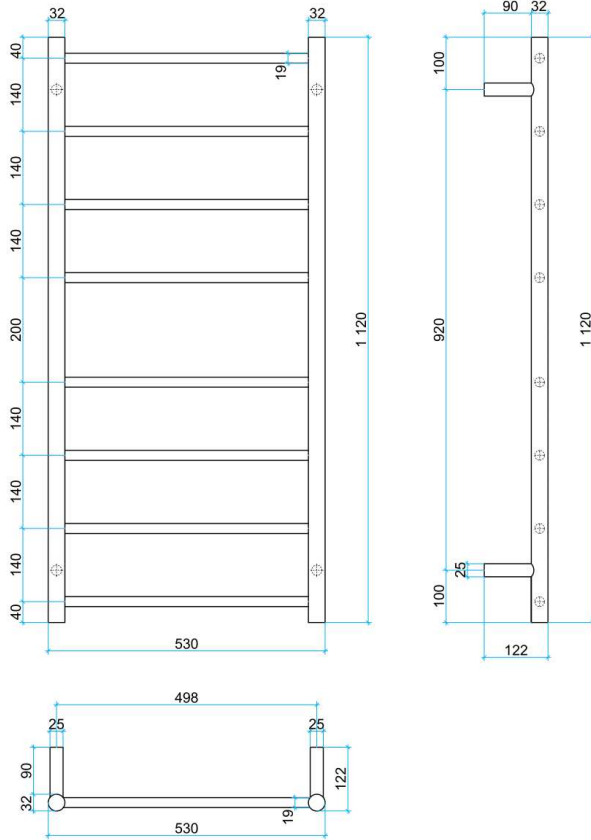

# Thermorail Ladder Towel Rails 240V

Electric Heated Towel Rails for use in bathrooms

This rail has Multiflex wiring which means that there is a connection point on both the left and right hand side of the rail and the lead can be connected to either side. Being a dry electric element rail, this can be mounted either way up meaning the wiring can be from any of the four mounting points.

Stock Code	Finish	Size (mm)	Output (W)	No. of Bars
SR27M	Polished Stainless Steel	W530 x H1120 x D122	80 Watts	8

TEN YEARS WARRANTY

SAFE FOR USE IN BATHROOMS

QUALITY STAINLESS STEEL

DRY ELECTRIC ELEMENT

MULTIFLEX WIRING ALL 4 LEGS

HORIZONTAL AND VERTICAL BAR SIZES

HARDWIRED OR PLUG-IN

**PLEASE NOTE:** Specifications are for information purposes only. Whilst every effort has been made to ensure the product specifications are accurate, due to continuing product development and improvement the specifications are subject to change. Specifications can be used to rough in and fit timber supports in the wall however we recommend no holes are drilled without having the product on site or verifying the details with the manufacturer. Thermogroup cannot be held liable or responsible for errors due to updated specifications.