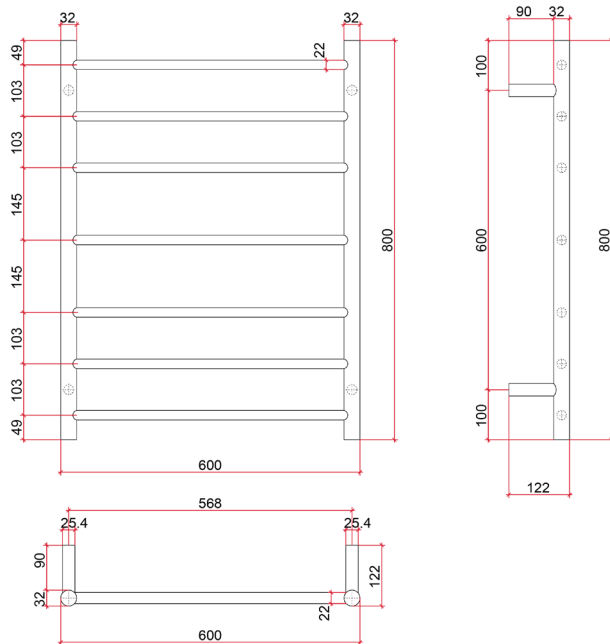

**Thermorail Ladder Towel Rails 12V**  
Electric Heated Towel Rails for use in bathrooms

Stock Code	Finish	Size (mm)	Output (W)	No. of Bars
SR4412	Polished Stainless Steel	W600 x H800 x D122	90	7

**Ten year warranty**