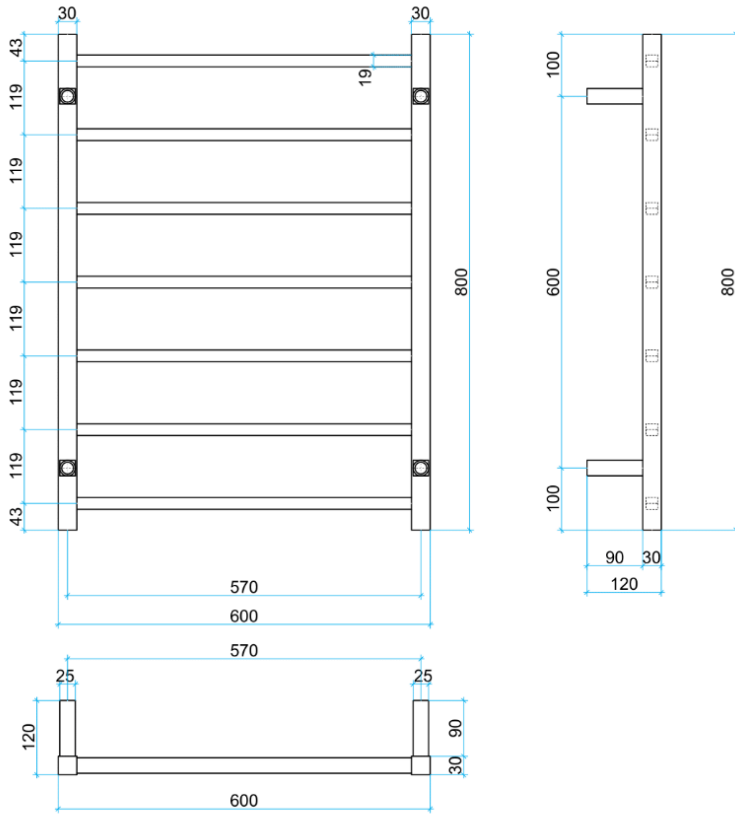

# Thermorail Ladder Towel Rails 12V

Electric Heated Towel Rails for use in bathrooms

Stock Code	Finish	Size (mm)	Output (W)	No. of Bars
SR4412B	Matt Black	W600 x H800 x D122	100 Watts	7

**PLEASE NOTE:** Specifications are for information purposes only. Whilst every effort has been made to ensure the product specifications are accurate, due to continuing product development and improvement the specifications are subject to change. Specifications can be used to rough in and fit timber supports in the wall however we recommend no holes are drilled without having the product on site or verifying the details with the manufacturer. Thermogroup cannot be held liable or responsible for errors due to updated specifications.