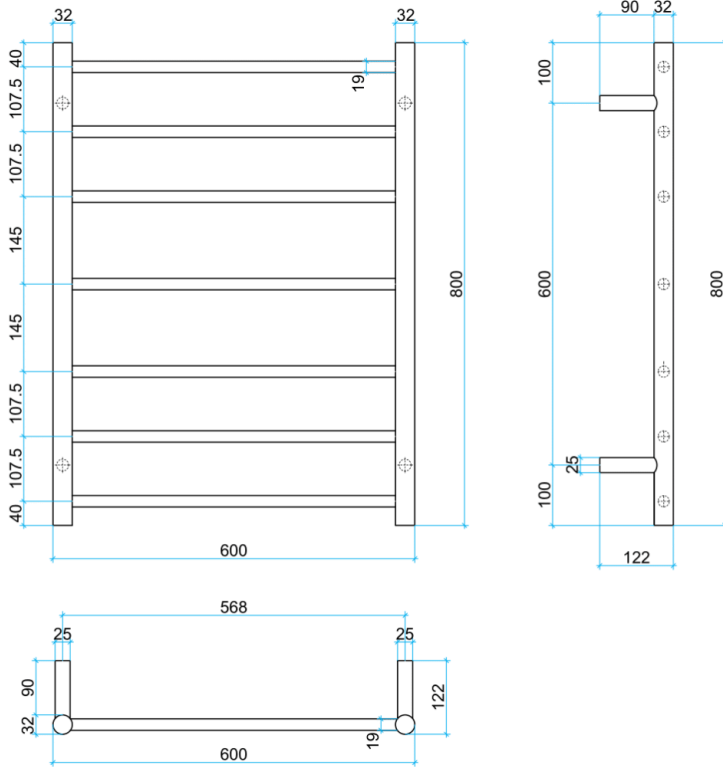

Thermorail Ladder Towel Rails 240V

Electric Heated Towel Rails for use in bathrooms

This rail has Multiflex wiring which means that there is a connection point on both the left and right hand side of the rail and the lead can be connected to either side. Being a dry electric element rail, this can be mounted either way up meaning the wiring can be from any of the four mounting points.

Stock Code	Finish	Size (mm)	Output (W)	No. of Bars
SR44MB	Matt Black	W600 x H800 x D122	100 Watts	7

PLEASE NOTE: Specifications are for information purposes only. Whilst every effort has been made to ensure the product specifications are accurate, due to continuing product development and improvement the specifications are subject to change. Specifications can be used to rough in and fit timber supports in the wall however we recommend no holes are drilled without having the product on site or verifying the details with the manufacturer. Thermogroup cannot be held liable or responsible for errors due to updated specifications.