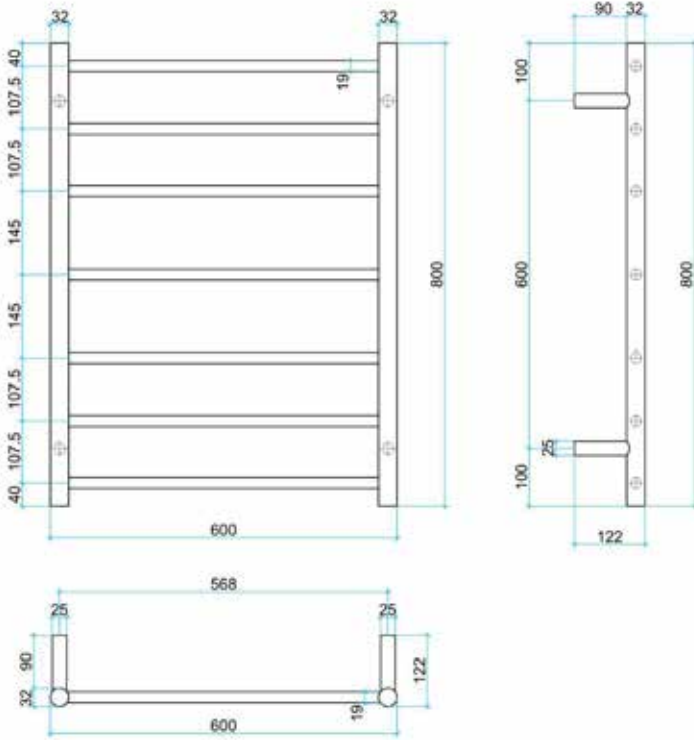

Thermorail Ladder Towel Rails 240V

Electric Heated Towel Rails for use in bathrooms

This rail has Multiflex wiring which means that there is a connection point on both the left and right hand side of the rail and the lead can be connected to either side. Being a dry element rail, this can be mounted either way up meaning the wiring can be from any of the four mounting points.

Stock Code	Finish	Size (mm)	Output (W)	No. of Bars
SR44MBN	Brushed Nickel	W600 x H800 x D122	80 Watts	7

Please note: Specifications are for information purposes only. Whilst every effort has been made to ensure the product specifications are accurate, due to continuing product development and improvement the specifications are subject to change. Specifications can be used to rough in and fit timber supports in the wall however we recommend no holes are drilled without having the product on site or verifying the details with the manufacturer. Thermogroup cannot be held liable or responsible for errors due to updated specifications