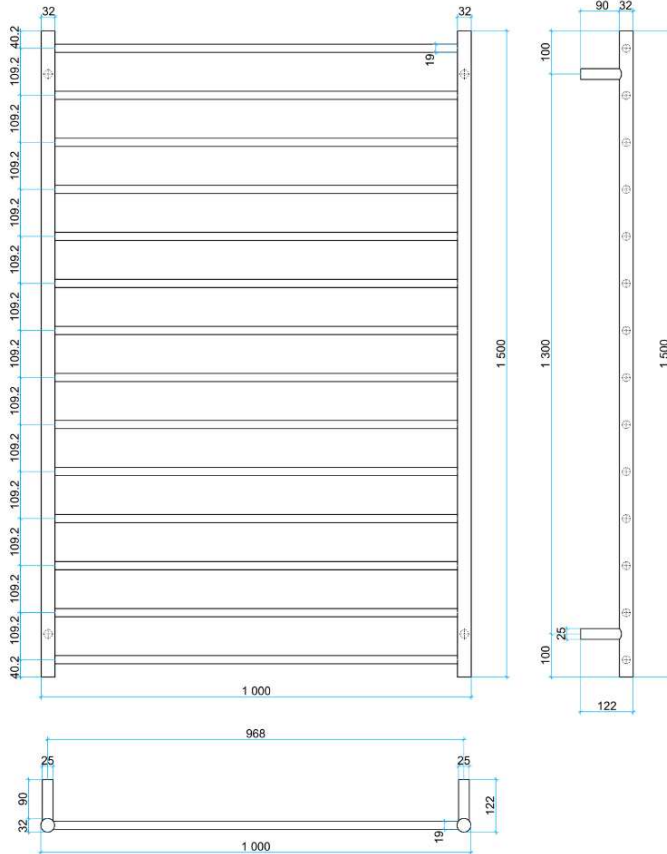

# Thermorail Ladder Towel Rails 240V

Electric Heated Towel Rails for use in bathrooms

This rail has Multiflex wiring which means that there is a connection point on both the left and right hand side of the rail and the lead can be connected to either side. Being a dry electric element rail, this can be mounted either way up meaning the wiring can be from any of the four mounting points.

Stock Code	Finish	Size (mm)	Output (W)	No. of Bars
SR99M	Polished Stainless Steel	W1000 x H1500 x D122	244 Watts	14

**PLEASE NOTE:** Specifications are for information purposes only. Whilst every effort has been made to ensure the product specifications are accurate, due to continuing product development and improvement the specifications are subject to change. Specifications can be used to rough in and fit timber supports in the wall however we recommend no holes are drilled without having the product on site or verifying the details with the manufacturer. Thermogroup cannot be held liable or responsible for errors due to updated specifications.